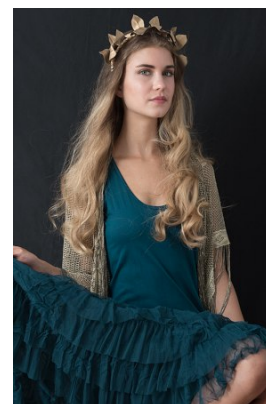

[www.stellamodels.com](http://www.stellamodels.com)

—  
STELLA  
MODELS  
×

HEIGHT	BUST	DRESS	WAIST	HIPS	SHOES	HAIR	EYES
180	83	34	58	88	38	LIGHT BROWN	BLUE/GREEN