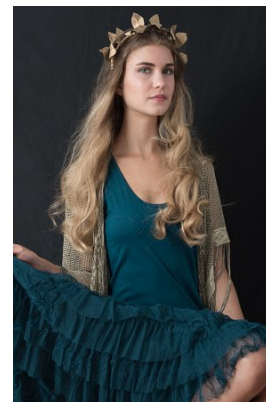

www.stellamodels.com

—
STELLA
MODELS
×

HEIGHT	BUST	DRESS	WAIST	HIPS	SHOES	HAIR	EYES
180	83	34	58	88	38	LIGHT BROWN	BLUE/GREEN