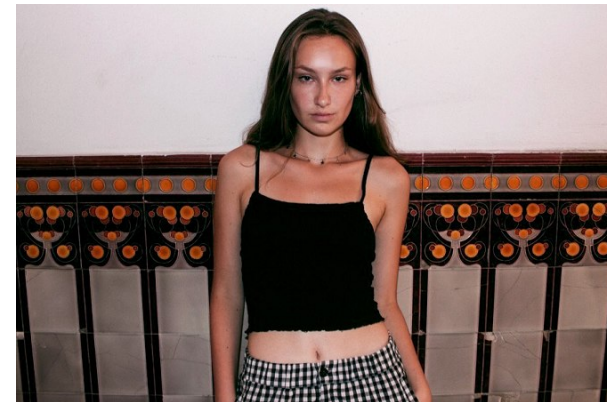

www.stellamodels.com

—
STELLA
MODELS
×

HEIGHT	BUST	DRESS	WAIST	HIPS	SHOES	HAIR	EYES
174	82	36	60	90	38.5	LIGHT BROWN	GREEN