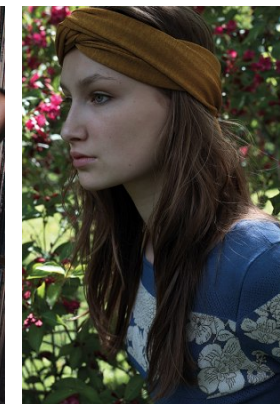

www.stellamodels.com

—
STELLA
MODELS
×

HEIGHT	BUST	DRESS	WAIST	HIPS	SHOES	HAIR	EYES
174	82	36	60	90	38.5	LIGHT BROWN	GREEN