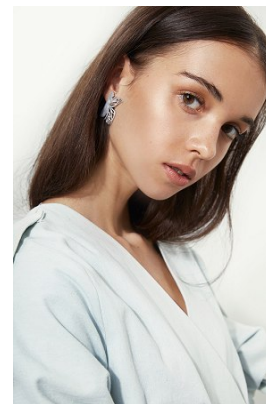

—
STELLA
MODELS
×

www.stellamodels.com

HEIGHT	BUST	DRESS	WAIST	HIPS	SHOES	HAIR	EYES
172	79	34	56	81	38	BROWN	BROWN