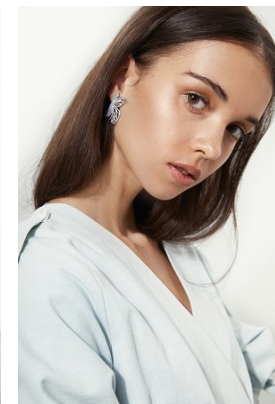

—
STELLA
MODELS

www.stellamodels.com

HEIGHT	BUST	DRESS	WAIST	HIPS	SHOES	HAIR	EYES
172	79	34	56	81	38	BROWN	BROWN