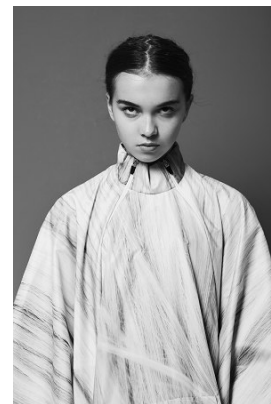

—
STELLA
MODELS

www.stellamodels.com

HEIGHT	BUST	DRESS	WAIST	HIPS	SHOES	HAIR	EYES
172	79	34	56	81	38	BROWN	BROWN