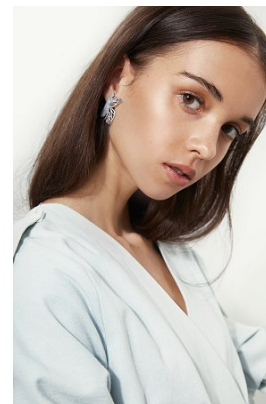

—
STELLA
MODELS

www.stellamodels.com

HEIGHT	BUST	DRESS	WAIST	HIPS	SHOES	HAIR	EYES
172	79	34	56	81	38	BROWN	BROWN