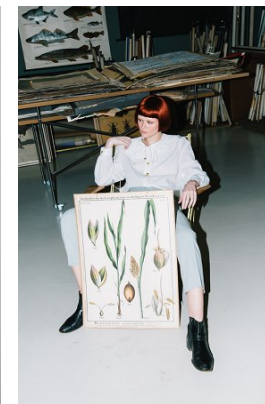

—
STELLA
MODELS

www.stellamodels.com

HEIGHT	BUST	DRESS	WAIST	HIPS	SHOES	HAIR	EYES
176	82	34-36	63	90	40.5	BROWN	BLUE/GREY