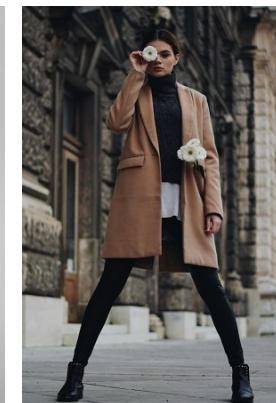

www.stellamodels.com

—
STELLA
MODELS
×

HEIGHT	BUST	DRESS	WAIST	HIPS	SHOES	HAIR	EYES
176	82	34-36	63	90	40.5	BROWN	BLUE/GREY