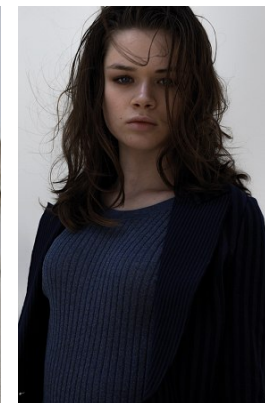

www.stellamodels.com

—
STELLA
MODELS
×

HEIGHT	BUST	DRESS	WAIST	HIPS	SHOES	HAIR	EYES
176	82	34-36	63	90	40.5	BROWN	BLUE/GREY