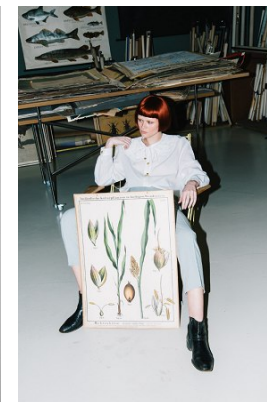

www.stellamodels.com

—
STELLA
MODELS
×

HEIGHT	BUST	DRESS	WAIST	HIPS	SHOES	HAIR	EYES
176	82	34-36	63	90	40.5	BROWN	BLUE/GREY