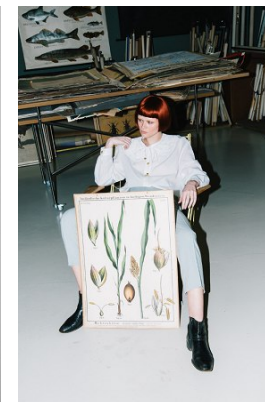

[www.stellamodels.com](http://www.stellamodels.com)

—  
STELLA  
MODELS  
×

HEIGHT	BUST	DRESS	WAIST	HIPS	SHOES	HAIR	EYES
176	82	34-36	63	90	40.5	BROWN	BLUE/GREY