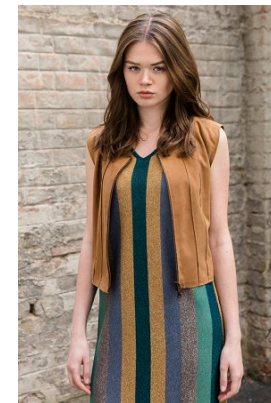

www.stellamodels.com

—
STELLA
MODELS
×

HEIGHT	BUST	DRESS	WAIST	HIPS	SHOES	HAIR	EYES
176	82	34-36	63	90	40.5	BROWN	BLUE/GREY