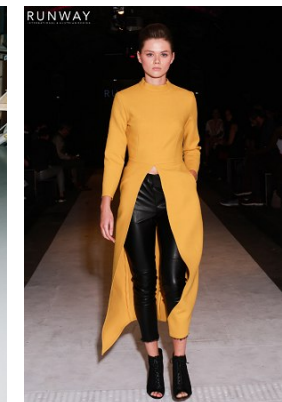

www.stellamodels.com

—
STELLA
MODELS
×

HEIGHT	BUST	DRESS	WAIST	HIPS	SHOES	HAIR	EYES
176	82	34-36	63	90	40.5	BROWN	BLUE/GREY