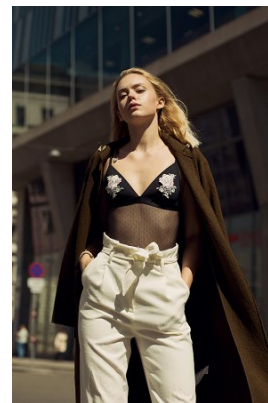

[www.stellamodels.com](http://www.stellamodels.com)

—  
STELLA  
MODELS  
×

HEIGHT	BUST	DRESS	WAIST	HIPS	SHOES	HAIR	EYES
176	82	34	60	88	37	BLONDE	BLUE/GREY