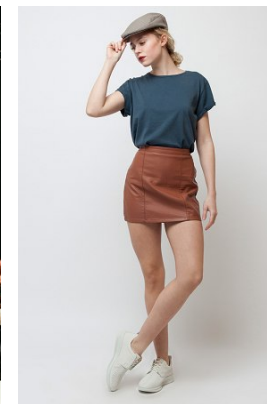

—
STELLA
MODELS

www.stellamodels.com

HEIGHT	BUST	DRESS	WAIST	HIPS	SHOES	HAIR	EYES
175	82	34	60	88	37	BLONDE	BLUE/GREY