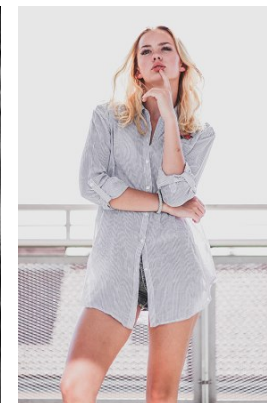

[www.stellamodels.com](http://www.stellamodels.com)

—  
STELLA  
MODELS  
×

HEIGHT	BUST	DRESS	WAIST	HIPS	SHOES	HAIR	EYES
173	82	34	60	88	37	BLONDE	BLUE/GREY