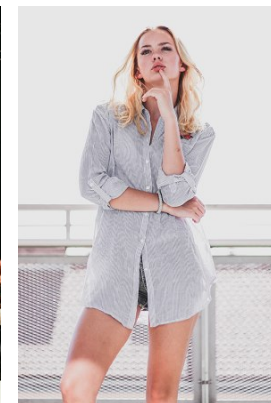

—
STELLA
MODELS

www.stellamodels.com

HEIGHT	BUST	DRESS	WAIST	HIPS	SHOES	HAIR	EYES
175	82	34	60	88	37	BLONDE	BLUE/GREY