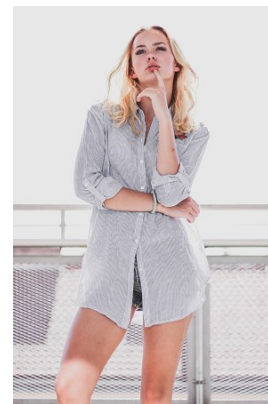

[www.stellamodels.com](http://www.stellamodels.com)

—  
STELLA  
MODELS  
×

HEIGHT	BUST	DRESS	WAIST	HIPS	SHOES	HAIR	EYES
176	82	34	60	88	37	BLONDE	BLUE/GREY