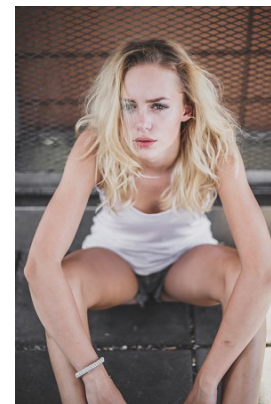

www.stellamodels.com

—
STELLA
MODELS
×

HEIGHT	BUST	DRESS	WAIST	HIPS	SHOES	HAIR	EYES
173	82	34	60	88	37	BLONDE	BLUE/GREY