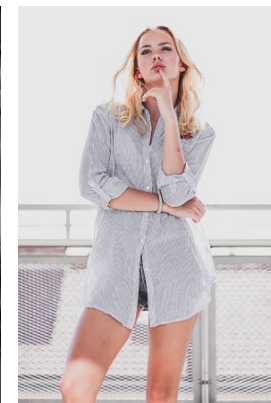

www.stellamodels.com

—
STELLA
MODELS
×

HEIGHT	BUST	DRESS	WAIST	HIPS	SHOES	HAIR	EYES
173	82	34	60	88	37	BLONDE	BLUE/GREY