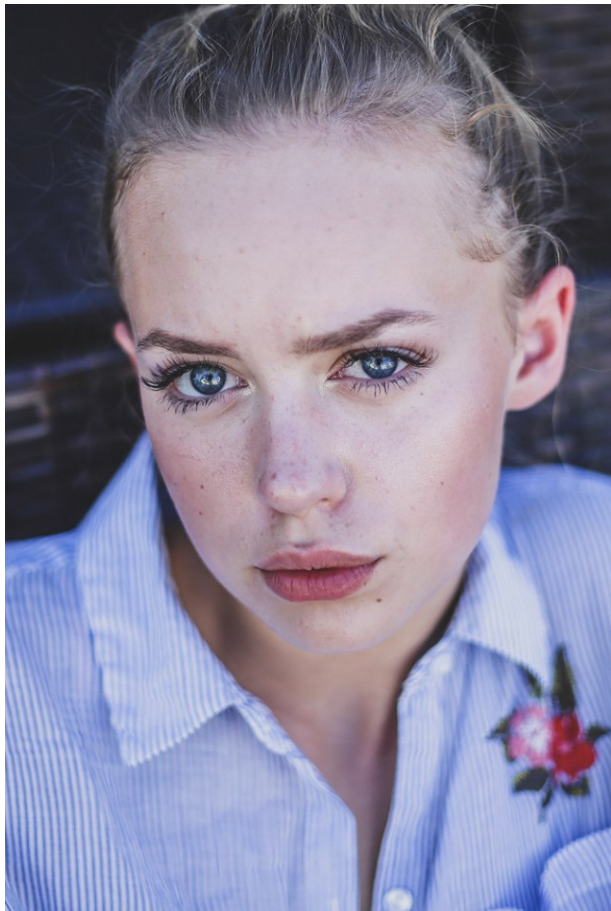

LAURA IGALI-IGALFFY

T: +43 1 586 90 27

office@stellamodels.com

—
STELLA
MODELS

www.stellamodels.com