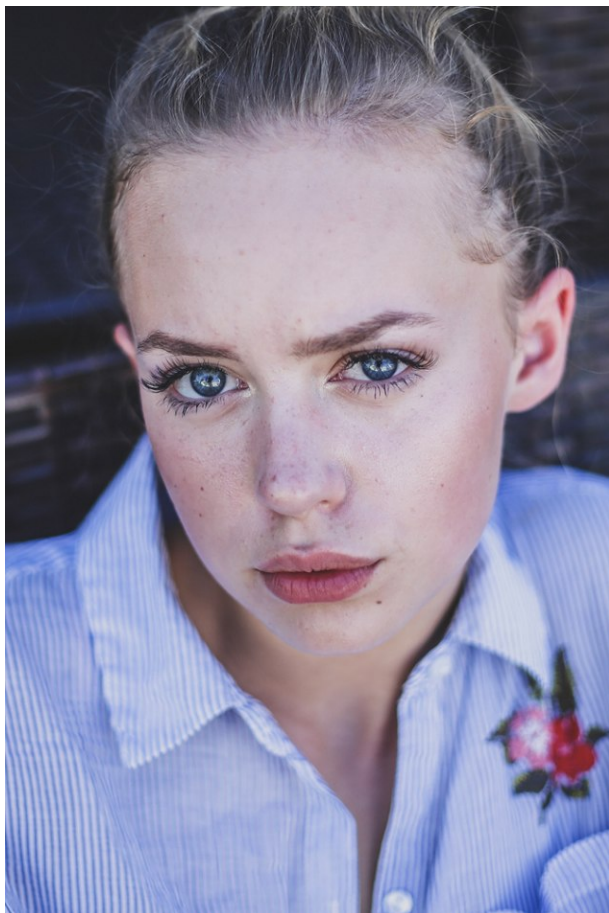

LAURA IGALI-IGALFFY

T: +43 1 586 90 27

office@stellamodels.com

www.stellamodels.com

—
STELLA
MODELS
×