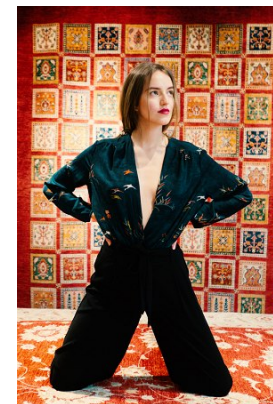

www.stellamodels.com

—
STELLA
MODELS
×

HEIGHT	BUST	DRESS	WAIST	HIPS	SHOES	HAIR	EYES
179	82	36	62	95	40	LIGHT BROWN	BROWN