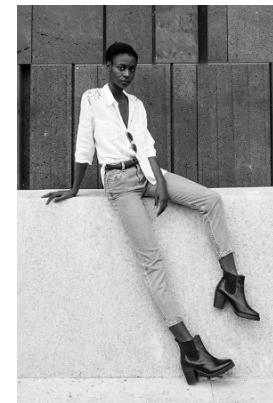

www.stellamodels.com

—
STELLA
MODELS
×

HEIGHT	BUST	DRESS	WAIST	HIPS	SHOES	HAIR	EYES
175	75	34-36	60	89	40.5	BROWN	BROWN