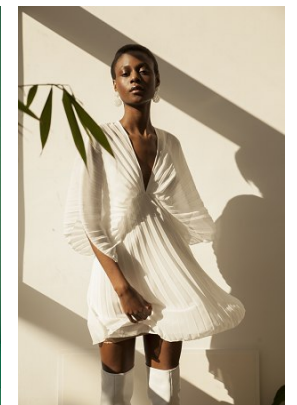

www.stellamodels.com

—
STELLA
MODELS
×

| | | | | | | | |
|--------|------|-------|-------|------|-------|-------|-------|
| HEIGHT | BUST | DRESS | WAIST | HIPS | SHOES | HAIR | EYES |
| 175 | 75 | 34-36 | 60 | 88 | 40.5 | BROWN | BROWN |