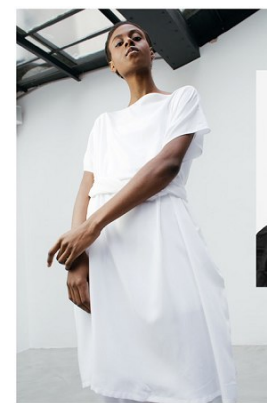

[www.stellamodels.com](http://www.stellamodels.com)

—  
STELLA  
MODELS  
×

HEIGHT	BUST	DRESS	WAIST	HIPS	SHOES	HAIR	EYES
175	75	34-36	60	88	40.5	BROWN	BROWN