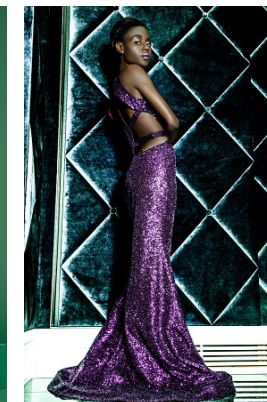

www.stellamodels.com

—
STELLA
MODELS
×

| | | | | | | | |
|--------|------|-------|-------|------|-------|-------|-------|
| HEIGHT | BUST | DRESS | WAIST | HIPS | SHOES | HAIR | EYES |
| 175 | 75 | 34-36 | 60 | 88 | 40.5 | BROWN | BROWN |