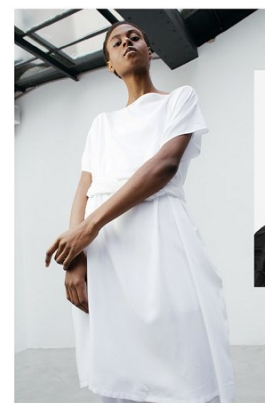

www.stellamodels.com

—
STELLA
MODELS
×

HEIGHT	BUST	DRESS	WAIST	HIPS	SHOES	HAIR	EYES
175	75	34-36	60	88	40.5	BROWN	BROWN