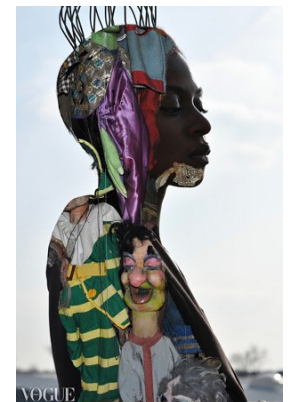

www.stellamodels.com

—
STELLA
MODELS
×

| | | | | | | | |
|--------|------|-------|-------|------|-------|-------|-------|
| HEIGHT | BUST | DRESS | WAIST | HIPS | SHOES | HAIR | EYES |
| 175 | 75 | 34-36 | 60 | 88 | 40.5 | BROWN | BROWN |