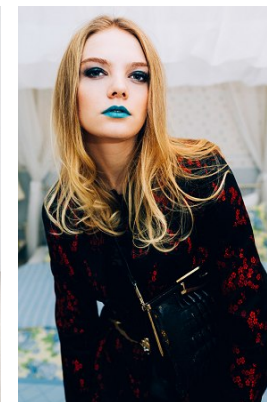

www.stellamodels.com

—
STELLA
MODELS
×

HEIGHT	BUST	DRESS	WAIST	HIPS	SHOES	HAIR	EYES
180	82	34-36	60	89	38	BLONDE	BLUE/GREEN