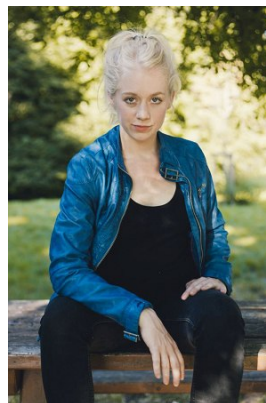

STELLA
MODELS

www.stellamodels.com

HEIGHT	BUST	DRESS	WAIST	HIPS	SHOES	HAIR	EYES
167	88	36-38	71	98	37	BLONDE	BLUE/GREY