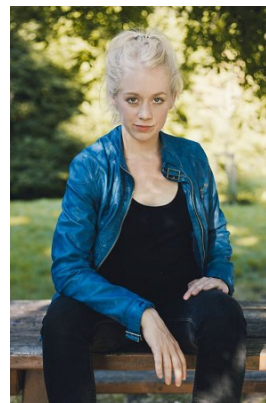

[www.stellamodels.com](http://www.stellamodels.com)

—  
STELLA  
MODELS  
×

HEIGHT	BUST	DRESS	WAIST	HIPS	SHOES	HAIR	EYES
167	88	36-38	71	98	37	BLONDE	BLUE/GREY