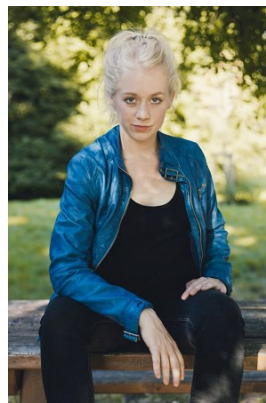

www.stellamodels.com

—
STELLA
MODELS
×

HEIGHT	BUST	DRESS	WAIST	HIPS	SHOES	HAIR	EYES
167	88	36-38	71	98	37	BLONDE	BLUE/GREY