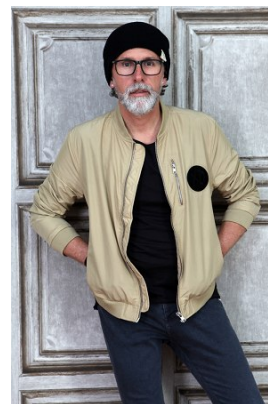

www.stellamodels.com

—
STELLA
MODELS
×

HEIGHT
189

CHEST
105

WAIST
94

SHOES
45

HAIR
GREY-BLACK

EYES
BROWN