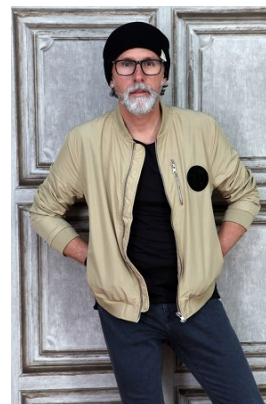

www.stellamodels.com

—
STELLA
MODELS
×

HEIGHT
189

CHEST
105

WAIST
94

SHOES
45

HAIR
GREY-BLACK

EYES
BROWN