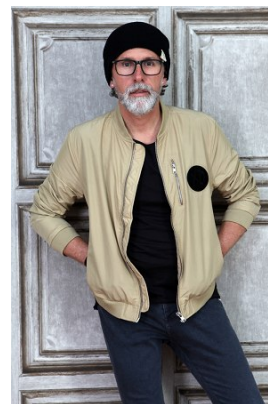

[www.stellamodels.com](http://www.stellamodels.com)

—  
STELLA  
MODELS  
×

HEIGHT  
189

CHEST  
105

WAIST  
94

SHOES  
45

HAIR  
GREY-BLACK

EYES  
BROWN