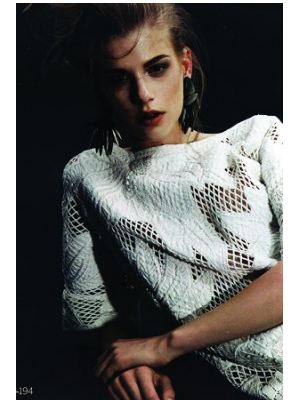

www.stellamodels.com

—
STELLA
MODELS
×

HEIGHT	BUST	DRESS	WAIST	HIPS	SHOES	HAIR	EYES
173	83	34	60	87	38.5	BLONDE	BLUE