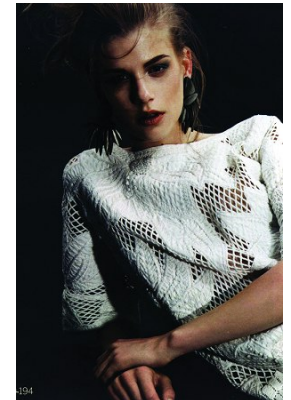

www.stellamodels.com

STELLA
MODELS

HEIGHT	BUST	DRESS	WAIST	HIPS	SHOES	HAIR	EYES
173	83	34	60	87	38.5	BLONDE	BLUE