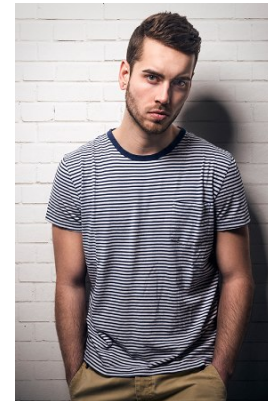

www.stellamodels.com

—
**STELLA
MODELS**
×

HEIGHT	CHEST	WAIST	SHOES	HAIR	EYES
188	94	79	43.5	BROWN	BLUE/GREEN