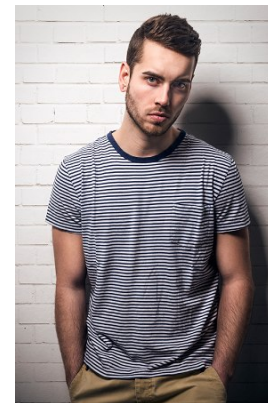

[www.stellamodels.com](http://www.stellamodels.com)

—  
STELLA  
MODELS  
×

HEIGHT	CHEST	WAIST	SHOES	HAIR	EYES
188	94	79	43.5	BROWN	BLUE/GREEN