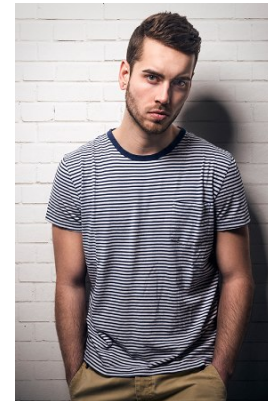

www.stellamodels.com

—
STELLA
MODELS
×

HEIGHT	CHEST	WAIST	SHOES	HAIR	EYES
188	94	79	43.5	BROWN	BLUE/GREEN