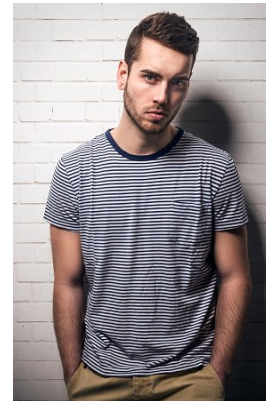

www.stellamodels.com

—
STELLA
MODELS
×

HEIGHT	CHEST	WAIST	SHOES	HAIR	EYES
188	94	79	43.5	BROWN	BLUE/GREEN