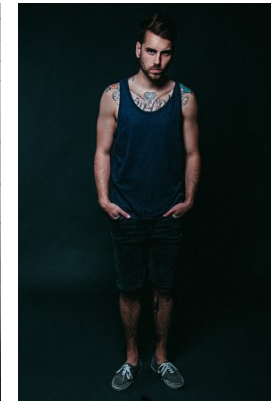

www.stellamodels.com

—
STELLA
MODELS
×

HEIGHT	CHEST	WAIST	SHOES	HAIR	EYES
188	94	79	43.5	BROWN	BLUE/GREEN