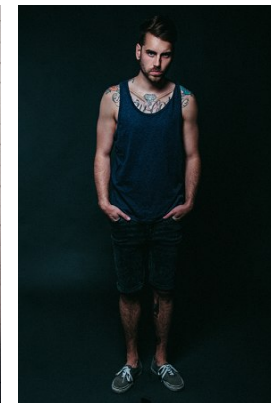

[www.stellamodels.com](http://www.stellamodels.com)

—  
STELLA  
MODELS  
×

HEIGHT	CHEST	WAIST	SHOES	HAIR	EYES
188	94	79	43.5	BROWN	BLUE/GREEN