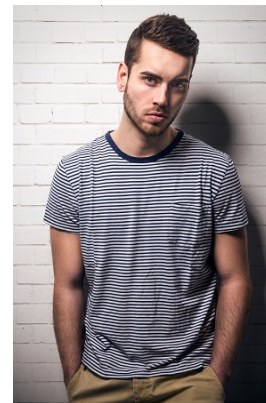

[www.stellamodels.com](http://www.stellamodels.com)

—  
STELLA  
MODELS  
×

HEIGHT	CHEST	WAIST	SHOES	HAIR	EYES
188	94	79	43.5	BROWN	BLUE/GREEN