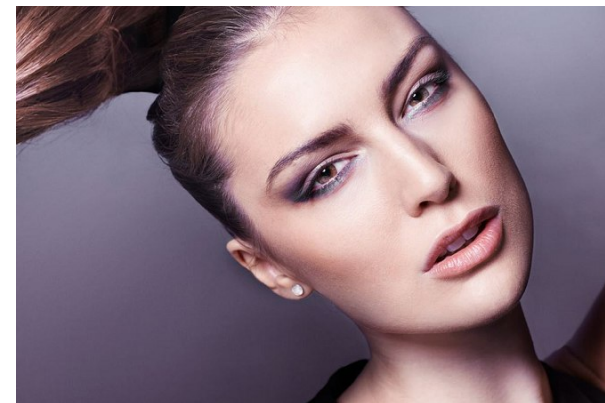

[www.stellamodels.com](http://www.stellamodels.com)

—  
STELLA  
MODELS  
×

HEIGHT	BUST	DRESS	WAIST	HIPS	SHOES	HAIR	EYES
177	85	36	59	90	40	BROWN	GREEN/BROWN