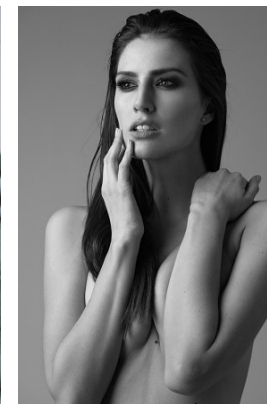

[www.stellamodels.com](http://www.stellamodels.com)

—  
STELLA  
MODELS  
×

HEIGHT	BUST	DRESS	WAIST	HIPS	SHOES	HAIR	EYES
177	85	36	59	90	40	BROWN	GREEN/BROWN