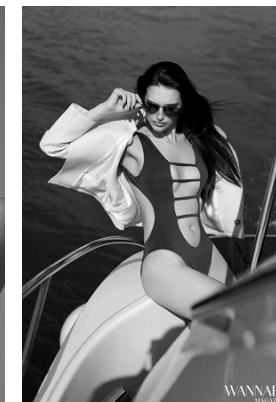

[www.stellamodels.com](http://www.stellamodels.com)

—  
STELLA  
MODELS  
×

HEIGHT	BUST	DRESS	WAIST	HIPS	SHOES	HAIR	EYES
177	85	36	59	90	40	BROWN	GREEN/BROWN