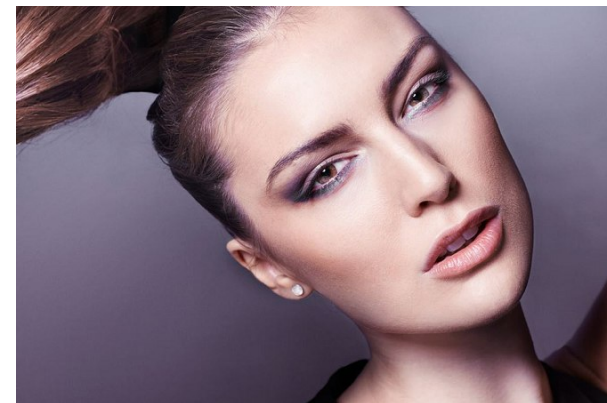

www.stellamodels.com

—
STELLA
MODELS
×

HEIGHT	BUST	DRESS	WAIST	HIPS	SHOES	HAIR	EYES
177	85	36	59	90	40	BROWN	GREEN/BROWN