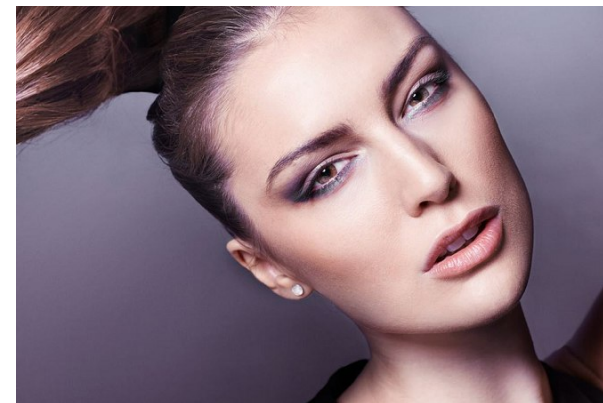

[www.stellamodels.com](http://www.stellamodels.com)

—  
STELLA  
MODELS  
×

HEIGHT	BUST	DRESS	WAIST	HIPS	SHOES	HAIR	EYES
177	85	36	59	90	40	BROWN	GREEN/BROWN