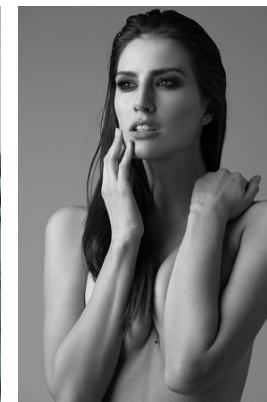

[www.stellamodels.com](http://www.stellamodels.com)

—  
STELLA  
MODELS  
×

HEIGHT	BUST	DRESS	WAIST	HIPS	SHOES	HAIR	EYES
177	85	36	59	90	40	BROWN	GREEN/BROWN