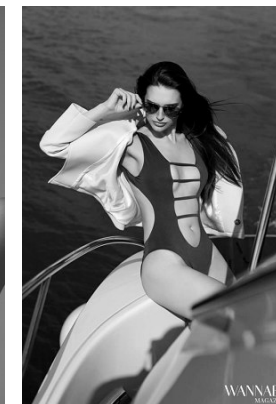

[www.stellamodels.com](http://www.stellamodels.com)

—  
STELLA  
MODELS  
×

HEIGHT	BUST	DRESS	WAIST	HIPS	SHOES	HAIR	EYES
177	85	36	59	90	40	BROWN	GREEN/BROWN