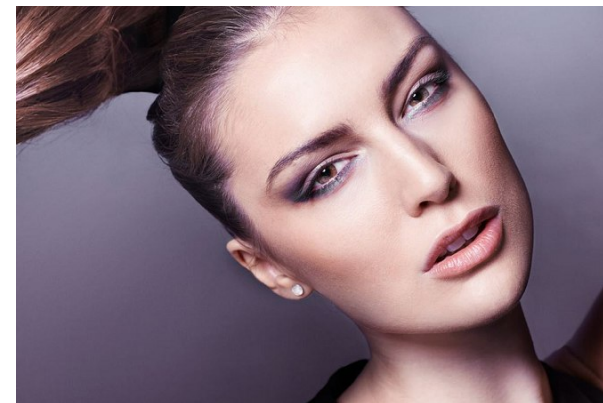

www.stellamodels.com

—
STELLA
MODELS
×

HEIGHT	BUST	DRESS	WAIST	HIPS	SHOES	HAIR	EYES
177	85	36	59	90	40	BROWN	GREEN/BROWN