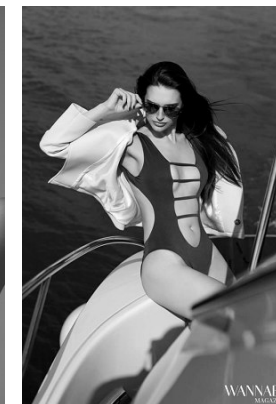

www.stellamodels.com

—
STELLA
MODELS
×

HEIGHT	BUST	DRESS	WAIST	HIPS	SHOES	HAIR	EYES
177	85	36	59	90	40	BROWN	GREEN/BROWN