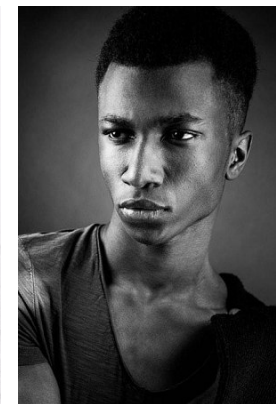

www.stellamodels.com

—
STELLA
MODELS
×

HEIGHT	CHEST	WAIST	SHOES	HAIR	EYES
187	90	70	44.5	DARK BROWN	BROWN