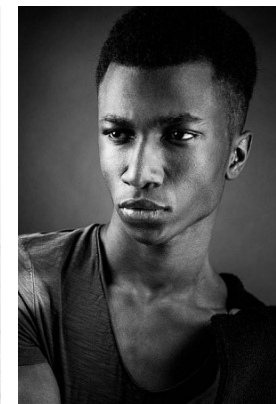

www.stellamodels.com

—
STELLA
MODELS
×

| | | | | | |
|--------|-------|-------|-------|------------|-------|
| HEIGHT | CHEST | WAIST | SHOES | HAIR | EYES |
| 187 | 90 | 70 | 44.5 | DARK BROWN | BROWN |