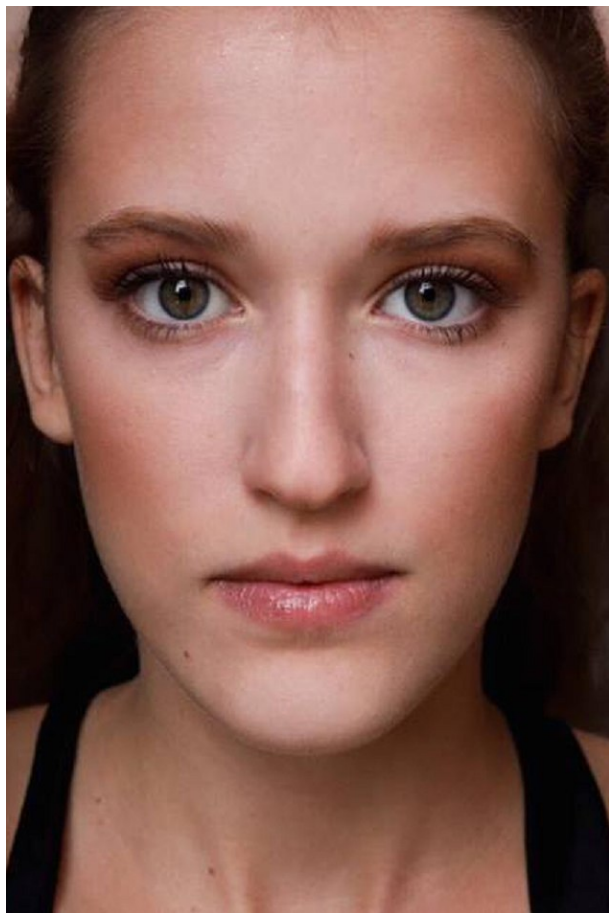

ELENA HERICS

T: +43 1 586 90 27

office@stellamodels.com

www.stellamodels.com

—
STELLA
MODELS
×