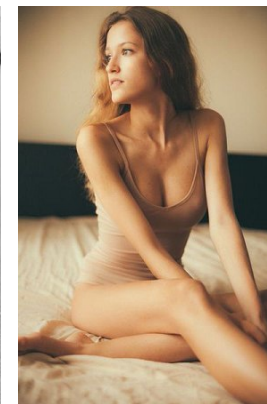

www.stellamodels.com

—
STELLA
MODELS
×

HEIGHT	BUST	DRESS	WAIST	HIPS	SHOES	HAIR	EYES
170	82	34	60	86	37	BLONDE	GREEN