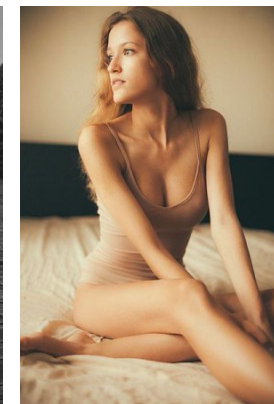

[www.stellamodels.com](http://www.stellamodels.com)

—  
STELLA  
MODELS  
×

HEIGHT	BUST	DRESS	WAIST	HIPS	SHOES	HAIR	EYES
170	82	34	60	86	37	BLONDE	GREEN