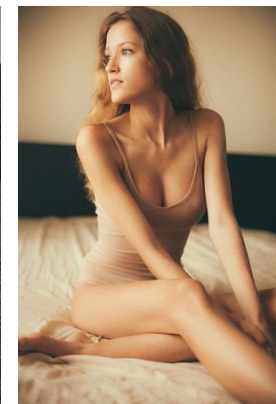

[www.stellamodels.com](http://www.stellamodels.com)

—  
STELLA  
MODELS  
×

HEIGHT	BUST	DRESS	WAIST	HIPS	SHOES	HAIR	EYES
170	82	34	60	86	37	BLONDE	GREEN