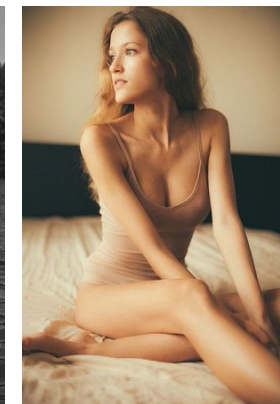

www.stellamodels.com

—
STELLA
MODELS
×

HEIGHT	BUST	DRESS	WAIST	HIPS	SHOES	HAIR	EYES
170	82	34	60	86	37	BLONDE	GREEN