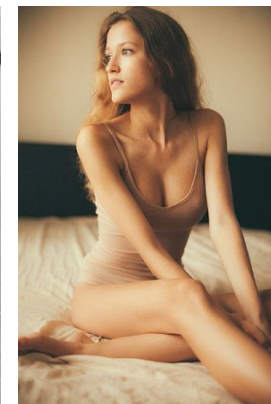

—
STELLA
MODELS

www.stellamodels.com

HEIGHT	BUST	DRESS	WAIST	HIPS	SHOES	HAIR	EYES
170	82	34	60	86	37	BLONDE	GREEN