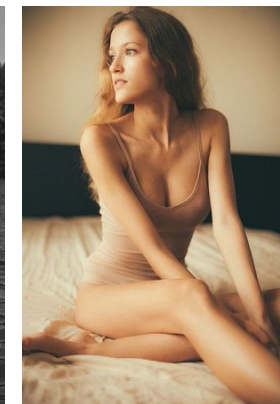

[www.stellamodels.com](http://www.stellamodels.com)

—  
STELLA  
MODELS  
×

HEIGHT	BUST	DRESS	WAIST	HIPS	SHOES	HAIR	EYES
170	82	34	60	86	37	BLONDE	GREEN