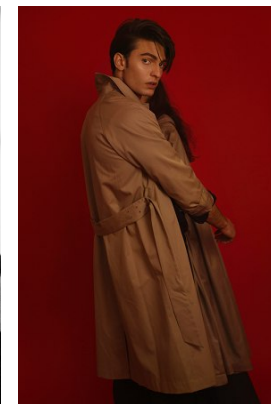

[www.stellamodels.com](http://www.stellamodels.com)

—  
STELLA  
MODELS  
×

HEIGHT	CHEST	WAIST	SHOES	HAIR	EYES
188	98	79	43	BROWN	GREEN/BROWN