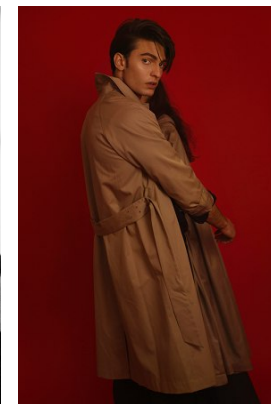

www.stellamodels.com

—
STELLA
MODELS
×

HEIGHT	CHEST	WAIST	SHOES	HAIR	EYES
188	98	79	43	BROWN	GREEN/BROWN