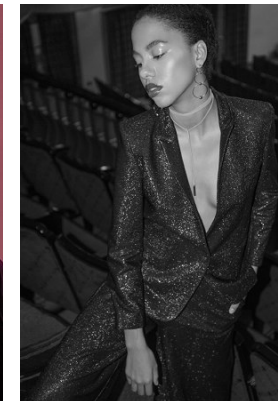

*office@stellamodels.com*

[www.stellamodels.com](http://www.stellamodels.com)

HEIGHT	BUST	DRESS	WAIST	HIPS	SHOES	HAIR	EYES
177	83	36	60	91	39.5	BLACK	BLACK