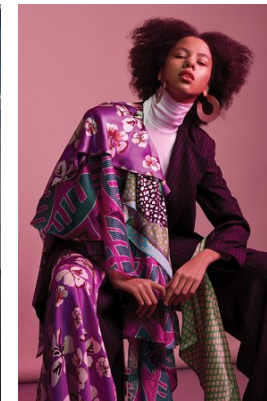

*office@stellamodels.com*

[www.stellamodels.com](http://www.stellamodels.com)

HEIGHT	BUST	DRESS	WAIST	HIPS	SHOES	HAIR	EYES
177	83	36	60	91	39.5	BLACK	BLACK