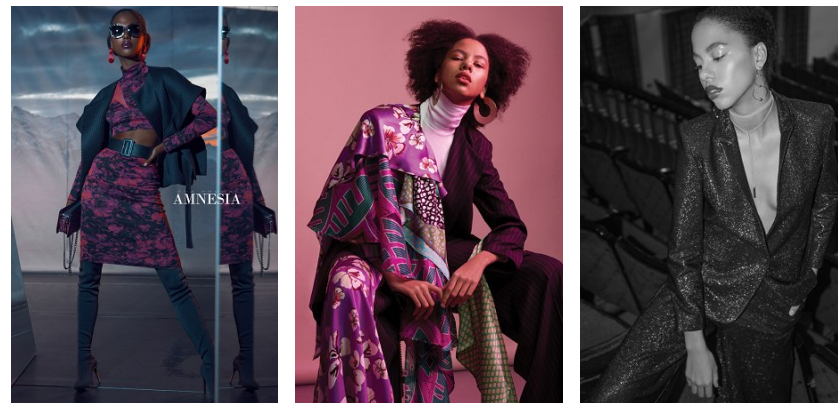

office@stellamodels.com

www.stellamodels.com

HEIGHT	BUST	DRESS	WAIST	HIPS	SHOES	HAIR	EYES
177	83	36	60	91	39.5	BLACK	BLACK