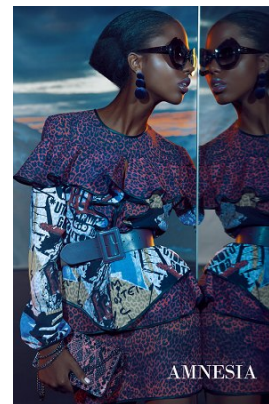

—  
STELLA  
MODELS

[www.stellamodels.com](http://www.stellamodels.com)

HEIGHT	BUST	DRESS	WAIST	HIPS	SHOES	HAIR	EYES
177	83	36	60	91	39.5	BLACK	BLACK