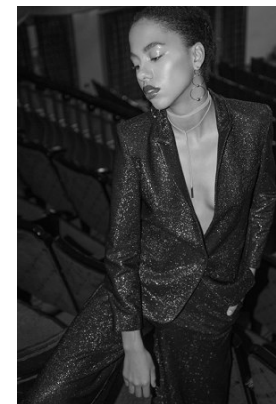

—  
STELLA  
MODELS

[www.stellamodels.com](http://www.stellamodels.com)

HEIGHT	BUST	DRESS	WAIST	HIPS	SHOES	HAIR	EYES
177	83	36	60	91	39.5	BLACK	BLACK