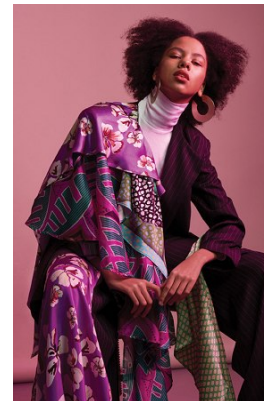

*office@stellamodels.com*

[www.stellamodels.com](http://www.stellamodels.com)

HEIGHT	BUST	DRESS	WAIST	HIPS	SHOES	HAIR	EYES
177	83	36	60	91	39.5	BLACK	BLACK