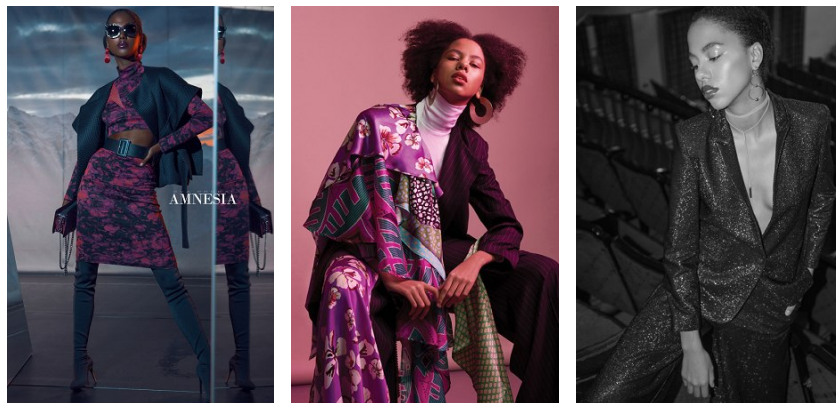

—
STELLA
MODELS

www.stellamodels.com

HEIGHT	BUST	DRESS	WAIST	HIPS	SHOES	HAIR	EYES
177	83	36	60	91	39.5	BLACK	BLACK