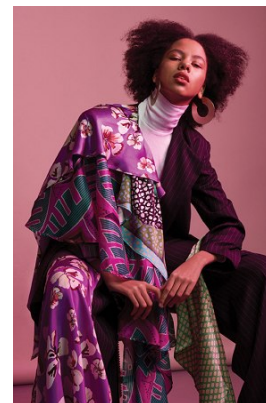

—  
STELLA  
MODELS

[www.stellamodels.com](http://www.stellamodels.com)

HEIGHT	BUST	DRESS	WAIST	HIPS	SHOES	HAIR	EYES
177	83	36	60	91	39.5	BLACK	BLACK