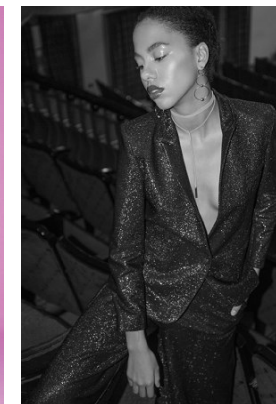

www.stellamodels.com

—
STELLA
MODELS
×

HEIGHT	BUST	DRESS	WAIST	HIPS	SHOES	HAIR	EYES
177	83	36	60	91	39.5	BLACK	BLACK