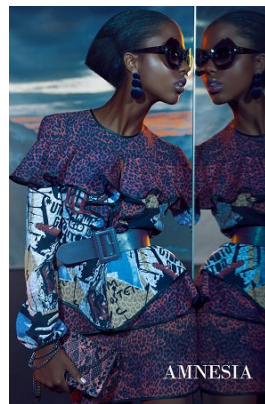

—
STELLA
MODELS

www.stellamodels.com

HEIGHT	BUST	DRESS	WAIST	HIPS	SHOES	HAIR	EYES
177	83	36	60	91	39.5	BLACK	BLACK