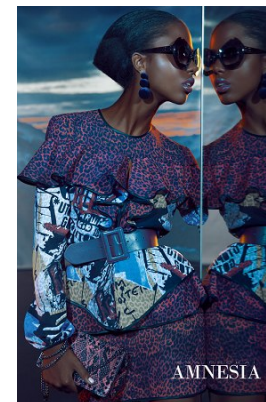

*office@stellamodels.com*

[www.stellamodels.com](http://www.stellamodels.com)

HEIGHT	BUST	DRESS	WAIST	HIPS	SHOES	HAIR	EYES
177	83	36	60	91	39.5	BLACK	BLACK