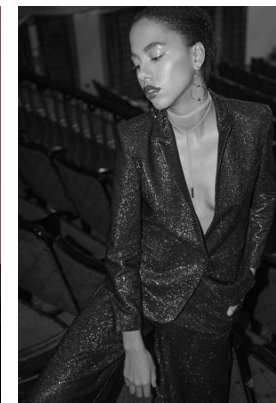

—  
STELLA  
MODELS

[www.stellamodels.com](http://www.stellamodels.com)

HEIGHT	BUST	DRESS	WAIST	HIPS	SHOES	HAIR	EYES
177	83	36	60	91	39.5	BLACK	BLACK