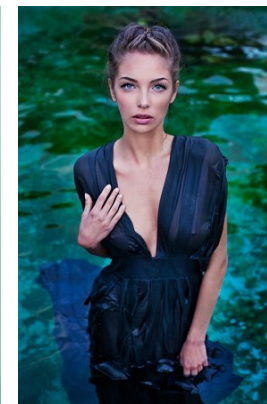

office@stellamodels.com

www.stellamodels.com

| | | | | | | | |
|--------|------|-------|-------|------|-------|-------------|------------|
| HEIGHT | BUST | DRESS | WAIST | HIPS | SHOES | HAIR | EYES |
| 175 | 86 | 36 | 61 | 89 | 38 | LIGHT BROWN | BLUE/GREEN |