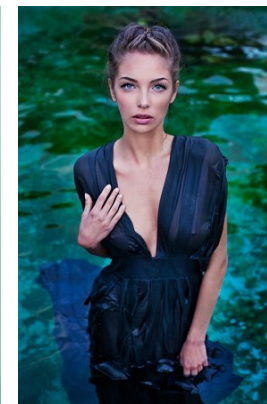

office@stellamodels.com

www.stellamodels.com

HEIGHT	BUST	DRESS	WAIST	HIPS	SHOES	HAIR	EYES
175	86	36	61	89	38	LIGHT BROWN	BLUE/GREEN