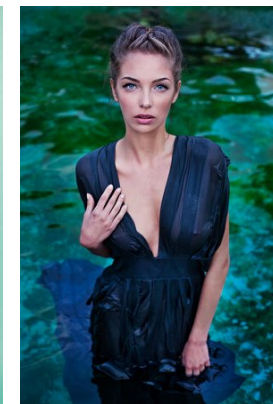

*office@stellamodels.com*

[www.stellamodels.com](http://www.stellamodels.com)

HEIGHT	BUST	DRESS	WAIST	HIPS	SHOES	HAIR	EYES
175	86	36	61	89	38	LIGHT BROWN	BLUE/GREEN