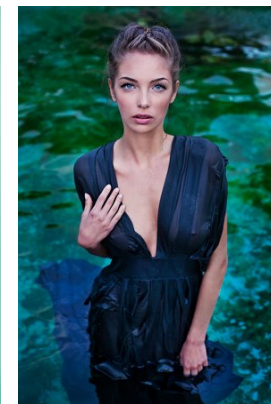

*office@stellamodels.com*

[www.stellamodels.com](http://www.stellamodels.com)

HEIGHT	BUST	DRESS	WAIST	HIPS	SHOES	HAIR	EYES
175	86	36	61	89	38	LIGHT BROWN	BLUE/GREEN