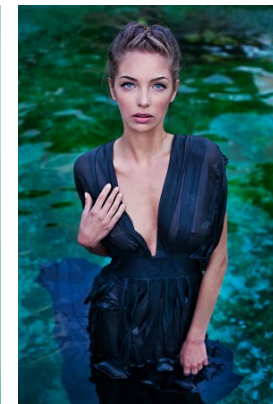

office@stellamodels.com

www.stellamodels.com

| | | | | | | | |
|--------|------|-------|-------|------|-------|-------------|------------|
| HEIGHT | BUST | DRESS | WAIST | HIPS | SHOES | HAIR | EYES |
| 175 | 86 | 36 | 61 | 89 | 38 | LIGHT BROWN | BLUE/GREEN |