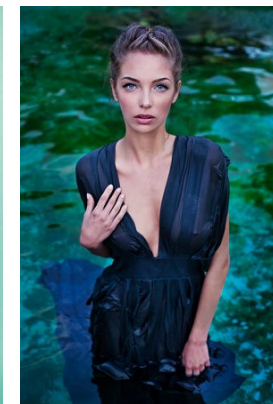

office@stellamodels.com

www.stellamodels.com

HEIGHT	BUST	DRESS	WAIST	HIPS	SHOES	HAIR	EYES
175	86	36	61	89	38	LIGHT BROWN	BLUE/GREEN