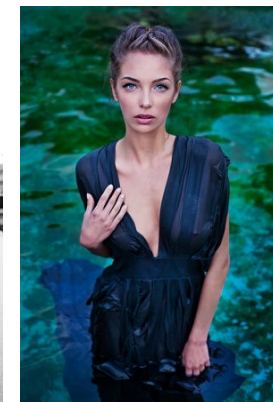

*office@stellamodels.com*

[www.stellamodels.com](http://www.stellamodels.com)

HEIGHT	BUST	DRESS	WAIST	HIPS	SHOES	HAIR	EYES
175	86	36	61	89	38	LIGHT BROWN	BLUE/GREEN