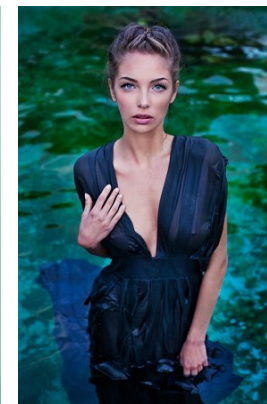

*office@stellamodels.com*

[www.stellamodels.com](http://www.stellamodels.com)

HEIGHT	BUST	DRESS	WAIST	HIPS	SHOES	HAIR	EYES
175	86	36	61	89	38	LIGHT BROWN	BLUE/GREEN