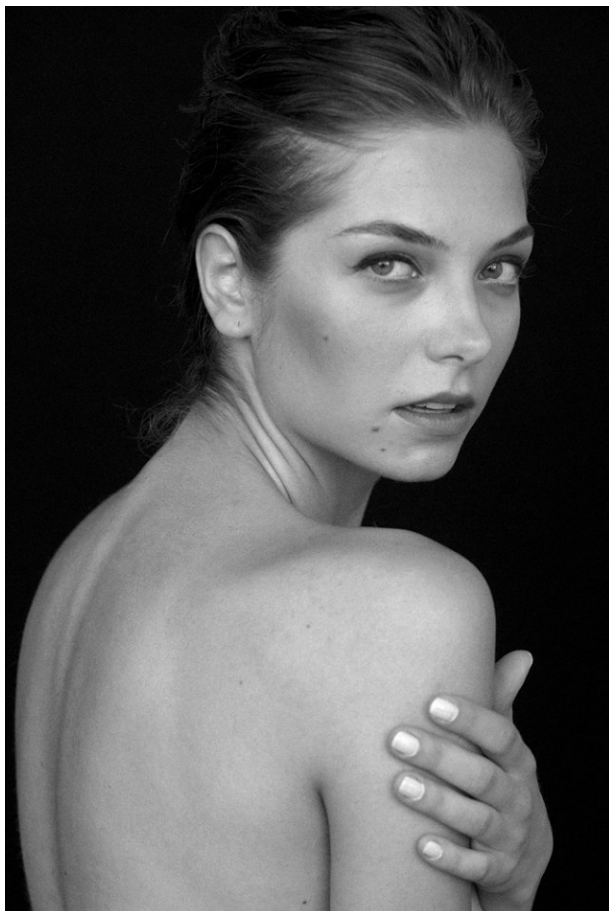

—
STELLA
MODELS
×

DARIA C.

T: +43 1 586 90 27

office@stellamodels.com

www.stellamodels.com

—
STELLA
MODELS
×

DARIA C.

T: +43 1 586 90 27

office@stellamodels.com

www.stellamodels.com