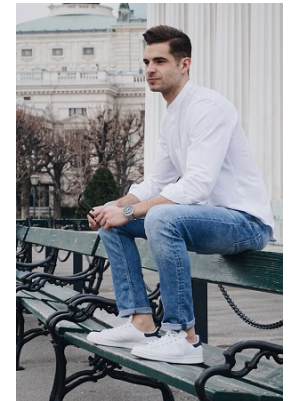

[www.stellamodels.com](http://www.stellamodels.com)

—  
STELLA  
MODELS  
×

|        |       |       |       |       |             |
|--------|-------|-------|-------|-------|-------------|
| HEIGHT | CHEST | WAIST | SHOES | HAIR  | EYES        |
| 190    | 100   | 76    | 43.5  | BROWN | GREEN/BROWN |