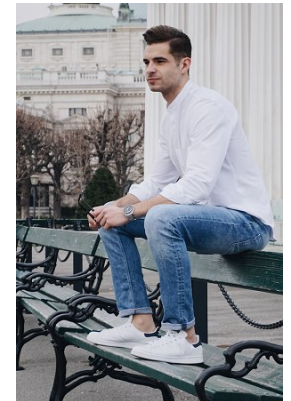

www.stellamodels.com

—
STELLA
MODELS
×

HEIGHT	CHEST	WAIST	SHOES	HAIR	EYES
190	100	76	43.5	BROWN	GREEN/BROWN