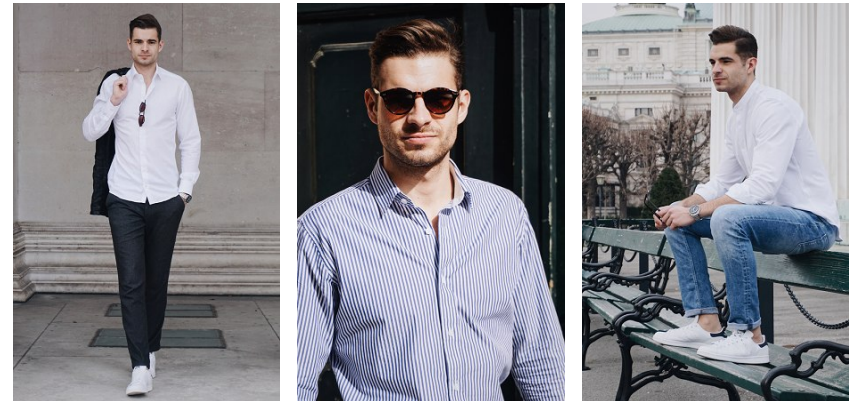

www.stellamodels.com

—
STELLA
MODELS
×

HEIGHT	CHEST	WAIST	SHOES	HAIR	EYES
190	100	76	43.5	BROWN	GREEN/BROWN