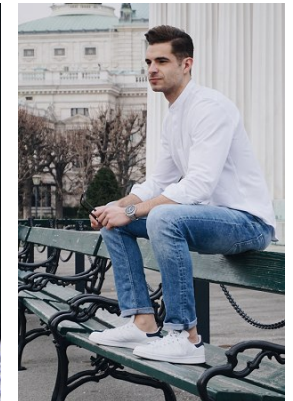

www.stellamodels.com

—
STELLA
MODELS
×

HEIGHT	CHEST	WAIST	SHOES	HAIR	EYES
190	100	76	43.5	BROWN	GREEN/BROWN