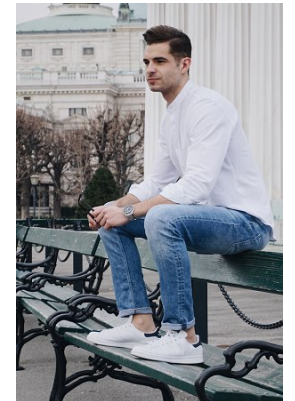

[www.stellamodels.com](http://www.stellamodels.com)

—  
STELLA  
MODELS  
×

HEIGHT	CHEST	WAIST	SHOES	HAIR	EYES
190	100	76	43.5	BROWN	GREEN/BROWN