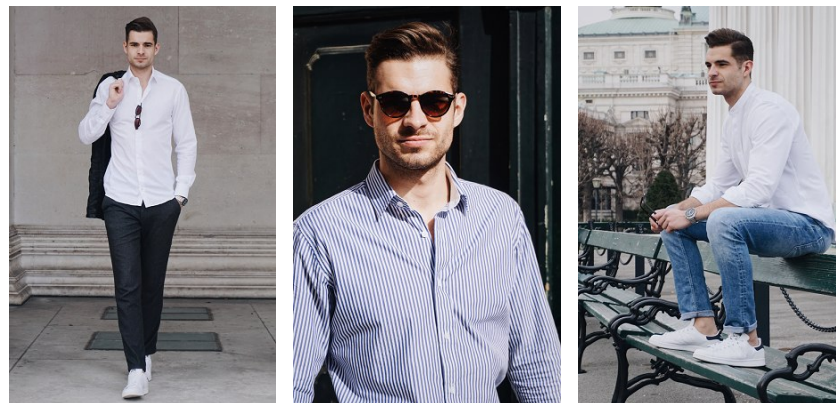

—  
STELLA  
MODELS

[www.stellamodels.com](http://www.stellamodels.com)

HEIGHT	CHEST	WAIST	SHOES	HAIR	EYES
190	100	76	43.5	BROWN	GREEN/BROWN