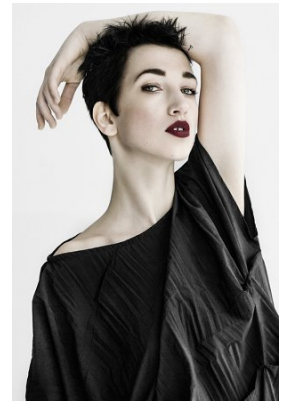

www.stellamodels.com

—
STELLA
MODELS
×

HEIGHT	BUST	DRESS	WAIST	HIPS	SHOES	HAIR	EYES
178	84	36	65	95	40.5	BLACK	GREEN