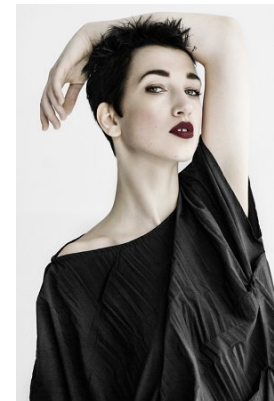

—
STELLA
MODELS

www.stellamodels.com

HEIGHT	BUST	DRESS	WAIST	HIPS	SHOES	HAIR	EYES
178	84	36	65	95	40.5	BLACK	GREEN