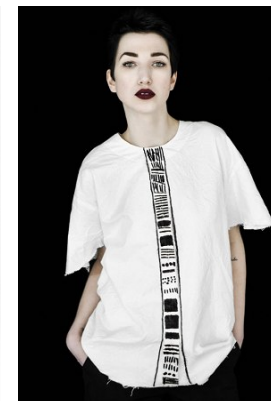

www.stellamodels.com

—
STELLA
MODELS
×

HEIGHT	BUST	DRESS	WAIST	HIPS	SHOES	HAIR	EYES
178	84	36	65	95	40.5	BLACK	GREEN