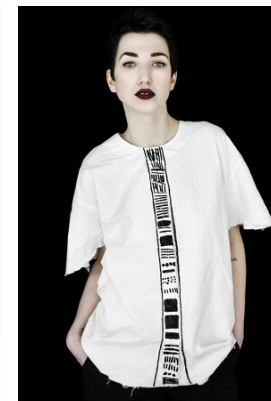

—
STELLA
MODELS

www.stellamodels.com

HEIGHT	BUST	DRESS	WAIST	HIPS	SHOES	HAIR	EYES
178	84	36	65	95	40.5	BLACK	GREEN