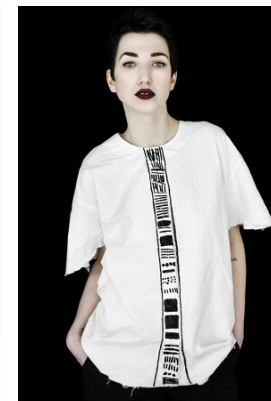

—  
STELLA  
MODELS

[www.stellamodels.com](http://www.stellamodels.com)

HEIGHT	BUST	DRESS	WAIST	HIPS	SHOES	HAIR	EYES
178	84	36	65	95	40.5	BLACK	GREEN