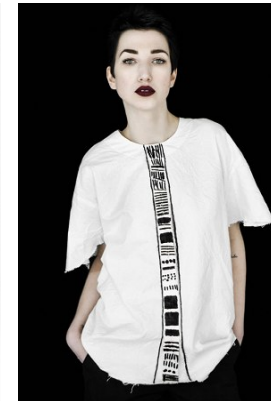

www.stellamodels.com

—
STELLA
MODELS
×

HEIGHT	BUST	DRESS	WAIST	HIPS	SHOES	HAIR	EYES
178	84	36	65	95	40.5	BLACK	GREEN