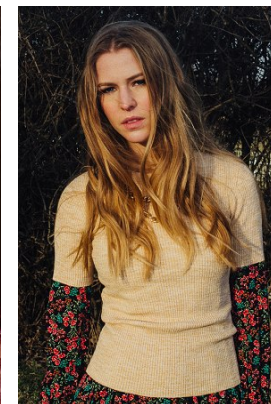

www.stellamodels.com

—
STELLA
MODELS
×

HEIGHT	BUST	DRESS	WAIST	HIPS	SHOES	HAIR	EYES
175	86	34-36	58	87	39	BLONDE	BLUE