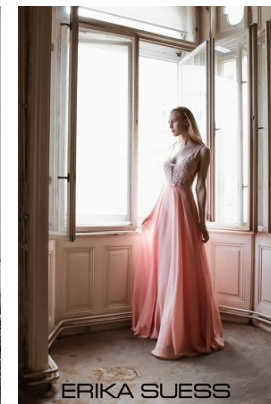

—  
STELLA  
MODELS  
×

[www.stellamodels.com](http://www.stellamodels.com)

HEIGHT	BUST	DRESS	WAIST	HIPS	SHOES	HAIR	EYES
175	82	34-36	56	88	39	BLONDE	BLUE