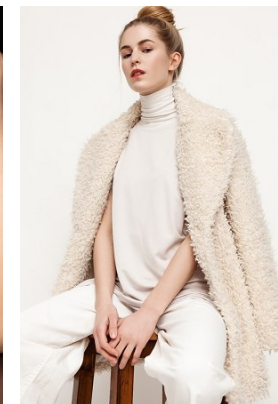

www.stellamodels.com

—
STELLA
MODELS
×

HEIGHT	BUST	DRESS	WAIST	HIPS	SHOES	HAIR	EYES
175	86	34-36	58	87	39	BLONDE	BLUE