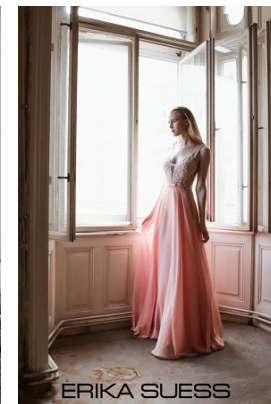

www.stellamodels.com

—
STELLA
MODELS
×

HEIGHT	BUST	DRESS	WAIST	HIPS	SHOES	HAIR	EYES
175	82	34-36	56	88	39	BLONDE	BLUE