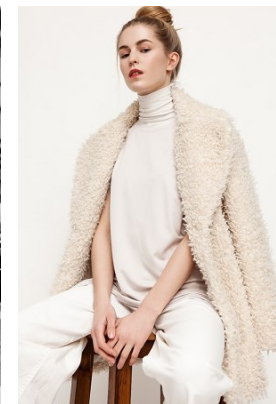

www.stellamodels.com

—
STELLA
MODELS
×

HEIGHT	BUST	DRESS	WAIST	HIPS	SHOES	HAIR	EYES
175	82	34-36	56	88	39	BLONDE	BLUE