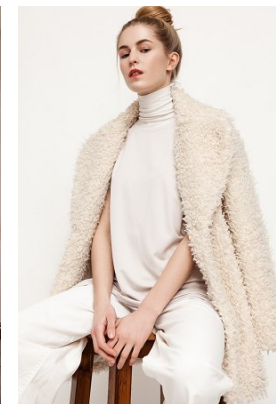

—  
STELLA  
MODELS  
×

[www.stellamodels.com](http://www.stellamodels.com)

HEIGHT	BUST	DRESS	WAIST	HIPS	SHOES	HAIR	EYES
175	82	34-36	56	88	39	BLONDE	BLUE