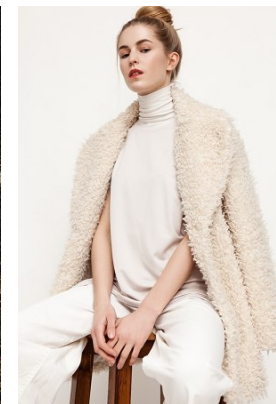

www.stellamodels.com

—
STELLA
MODELS
×

HEIGHT	BUST	DRESS	WAIST	HIPS	SHOES	HAIR	EYES
175	86	34-36	58	87	39	BLONDE	BLUE