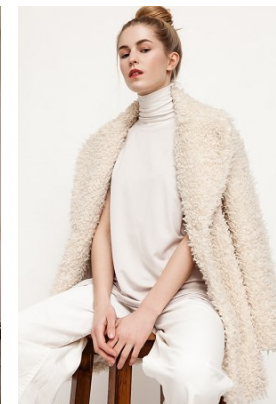

www.stellamodels.com

—
STELLA
MODELS
×

HEIGHT	BUST	DRESS	WAIST	HIPS	SHOES	HAIR	EYES
175	82	34-36	56	88	39	BLONDE	BLUE