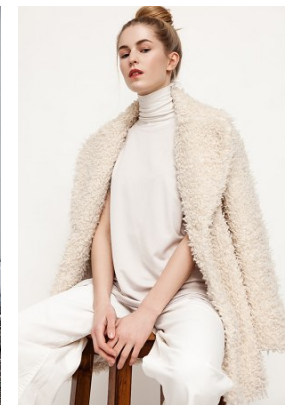

[www.stellamodels.com](http://www.stellamodels.com)

—  
STELLA  
MODELS  
×

HEIGHT	BUST	DRESS	WAIST	HIPS	SHOES	HAIR	EYES
175	86	34-36	58	87	39	BLONDE	BLUE