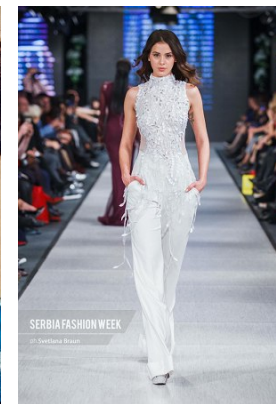

SOFIJA

T: +43 1 586 90 27

office@stellamodels.com

—
STELLA
MODELS
×

www.stellamodels.com

SERBIA FASHION WEEK
© Sofia Models