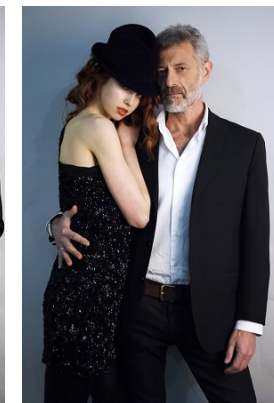

—  
STELLA  
MODELS

[www.stellamodels.com](http://www.stellamodels.com)

HEIGHT  
186

CHEST  
103

WAIST  
77

SHOES  
44.5

HAIR  
GREY-BLACK

EYES  
BROWN