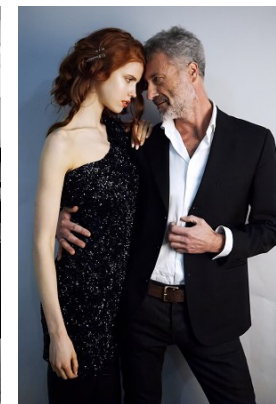

—  
STELLA  
MODELS

[www.stellamodels.com](http://www.stellamodels.com)

HEIGHT  
186

CHEST  
103

WAIST  
77

SHOES  
44.5

HAIR  
GREY-BLACK

EYES  
BROWN