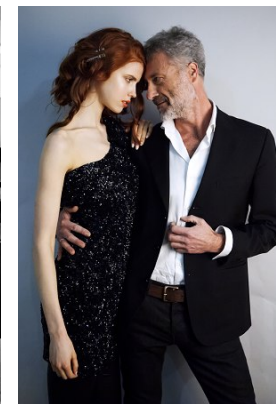

[www.stellamodels.com](http://www.stellamodels.com)

—  
STELLA  
MODELS  
×

HEIGHT  
186

CHEST  
103

WAIST  
77

SHOES  
44.5

HAIR  
GREY-BLACK

EYES  
BROWN