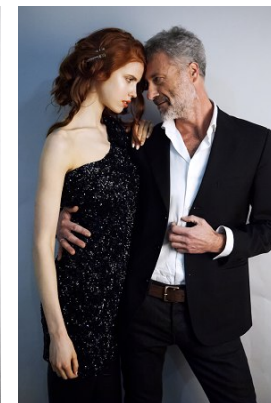

—  
STELLA  
MODELS

[www.stellamodels.com](http://www.stellamodels.com)

HEIGHT  
186

CHEST  
103

WAIST  
77

SHOES  
44.5

HAIR  
GREY-BLACK

EYES  
BROWN