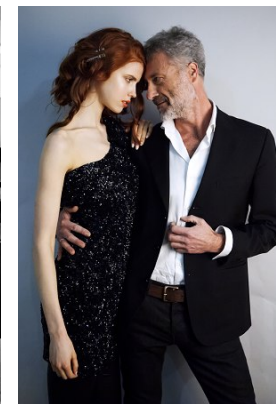

[www.stellamodels.com](http://www.stellamodels.com)

—  
STELLA  
MODELS  
×

HEIGHT	CHEST	WAIST	SHOES	HAIR	EYES
186	103	77	44.5	GREY-BLACK	BROWN