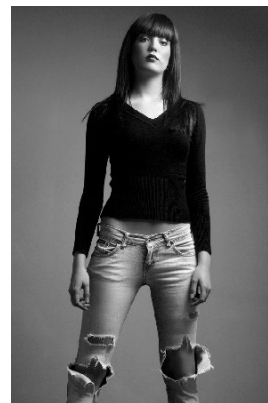

www.stellamodels.com

—
STELLA
MODELS
×

HEIGHT	BUST	DRESS	WAIST	HIPS	SHOES	HAIR	EYES
177	83	36	65	91	38.5	BROWN	BLUE