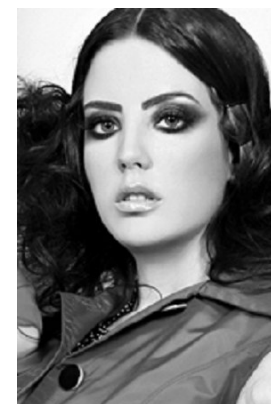

www.stellamodels.com

—
STELLA
MODELS
×

HEIGHT	BUST	DRESS	WAIST	HIPS	SHOES	HAIR	EYES
177	83	36	65	91	38.5	BROWN	BLUE