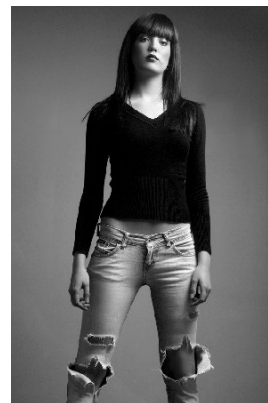

[www.stellamodels.com](http://www.stellamodels.com)

—  
STELLA  
MODELS  
×

HEIGHT	BUST	DRESS	WAIST	HIPS	SHOES	HAIR	EYES
177	83	36	65	91	38.5	BROWN	BLUE