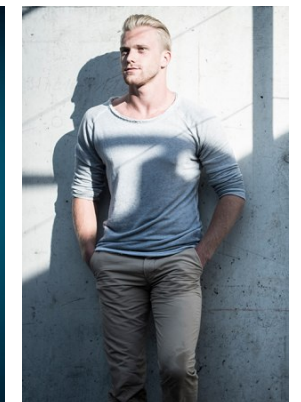

[www.stellamodels.com](http://www.stellamodels.com)

—  
STELLA  
MODELS  
×

HEIGHT	CHEST	WAIST	SHOES	HAIR	EYES
180	99	78	42.5	BLONDE	BLUE/GREEN