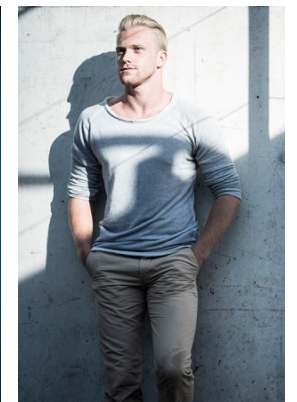

www.stellamodels.com

—
STELLA
MODELS
×

HEIGHT	CHEST	WAIST	SHOES	HAIR	EYES
180	99	78	42.5	BLONDE	BLUE/GREEN