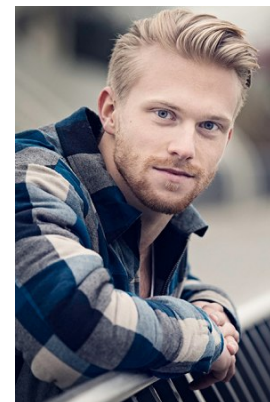

[www.stellamodels.com](http://www.stellamodels.com)

—  
STELLA  
MODELS  
×

HEIGHT	CHEST	WAIST	SHOES	HAIR	EYES
180	99	78	42.5	BLONDE	BLUE/GREEN