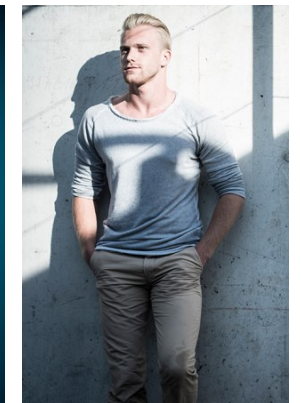

www.stellamodels.com

—
STELLA
MODELS
×

HEIGHT	CHEST	WAIST	SHOES	HAIR	EYES
180	99	78	42.5	BLONDE	BLUE/GREEN