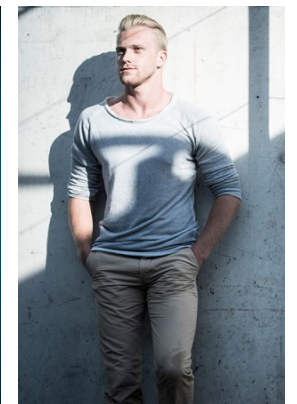

www.stellamodels.com

—
STELLA
MODELS
×

HEIGHT	CHEST	WAIST	SHOES	HAIR	EYES
180	99	78	42.5	BLONDE	BLUE/GREEN