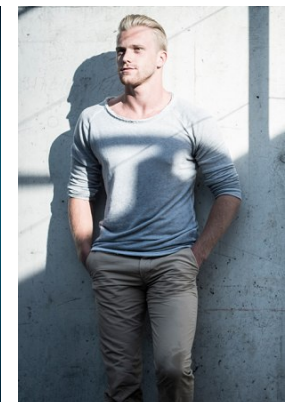

[www.stellamodels.com](http://www.stellamodels.com)

—  
STELLA  
MODELS  
×

HEIGHT	CHEST	WAIST	SHOES	HAIR	EYES
180	99	78	42.5	BLONDE	BLUE/GREEN