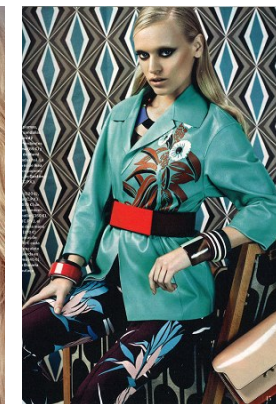

www.stellamodels.com

—
STELLA
MODELS
×

HEIGHT	BUST	DRESS	WAIST	HIPS	SHOES	HAIR	EYES
173	81	36	63	90	38	BLONDE	BLUE