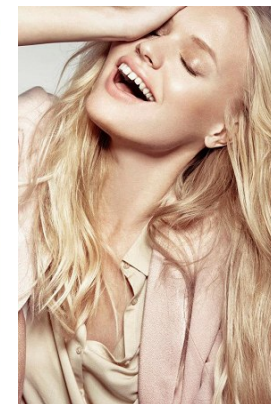

www.stellamodels.com

—
STELLA
MODELS
×

HEIGHT	BUST	DRESS	WAIST	HIPS	SHOES	HAIR	EYES
173	81	36	63	90	38	BLONDE	BLUE