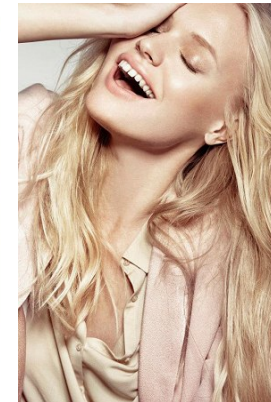

www.stellamodels.com

—
STELLA
MODELS
×

HEIGHT	BUST	DRESS	WAIST	HIPS	SHOES	HAIR	EYES
173	81	36	63	90	38	BLONDE	BLUE