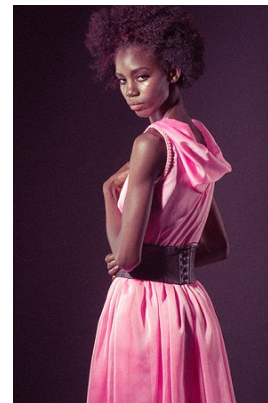

*office@stellamodels.com*

[www.stellamodels.com](http://www.stellamodels.com)

HEIGHT	BUST	DRESS	WAIST	HIPS	SHOES	HAIR	EYES
180	81	34	65	86	41	BLACK	BROWN