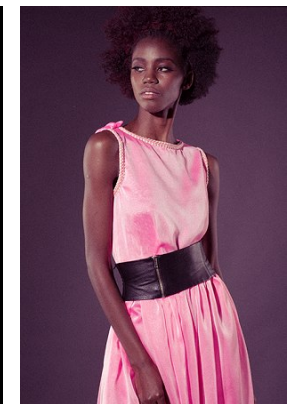

office@stellamodels.com

www.stellamodels.com

HEIGHT	BUST	DRESS	WAIST	HIPS	SHOES	HAIR	EYES
180	81	34	65	86	41	BLACK	BROWN