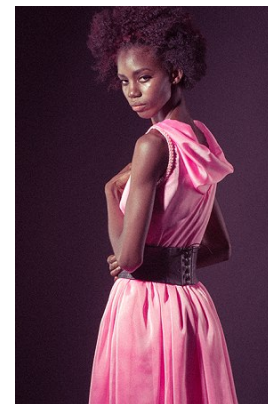

office@stellamodels.com

www.stellamodels.com

HEIGHT	BUST	DRESS	WAIST	HIPS	SHOES	HAIR	EYES
180	81	34	65	86	41	BLACK	BROWN