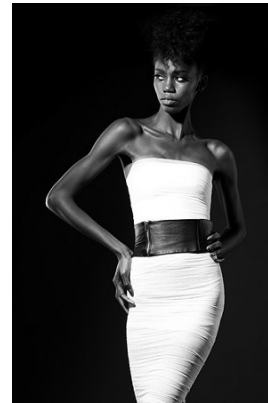

*office@stellamodels.com*

[www.stellamodels.com](http://www.stellamodels.com)

HEIGHT	BUST	DRESS	WAIST	HIPS	SHOES	HAIR	EYES
180	81	34	65	86	41	BLACK	BROWN