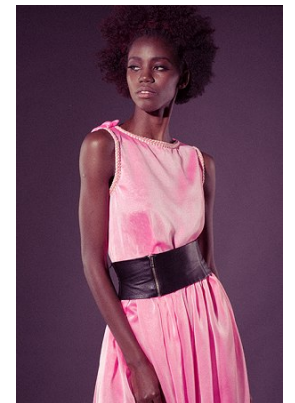

office@stellamodels.com

www.stellamodels.com

HEIGHT	BUST	DRESS	WAIST	HIPS	SHOES	HAIR	EYES
180	81	34	65	86	41	BLACK	BROWN