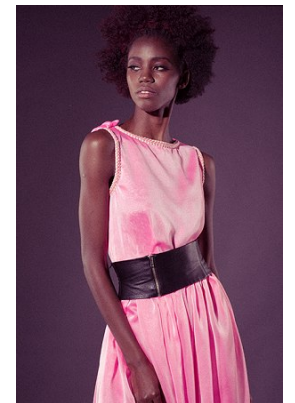

*office@stellamodels.com*

[www.stellamodels.com](http://www.stellamodels.com)

HEIGHT	BUST	DRESS	WAIST	HIPS	SHOES	HAIR	EYES
180	81	34	65	86	41	BLACK	BROWN