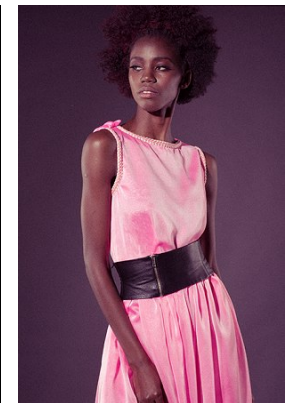

*office@stellamodels.com*

[www.stellamodels.com](http://www.stellamodels.com)

HEIGHT	BUST	DRESS	WAIST	HIPS	SHOES	HAIR	EYES
180	81	34	65	86	41	BLACK	BROWN