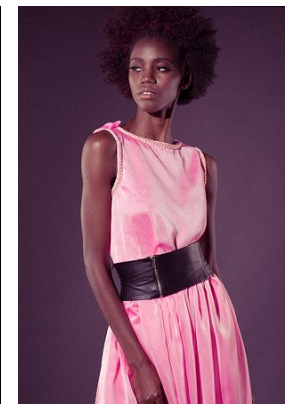

office@stellamodels.com

www.stellamodels.com

HEIGHT	BUST	DRESS	WAIST	HIPS	SHOES	HAIR	EYES
180	81	34	65	86	41	BLACK	BROWN