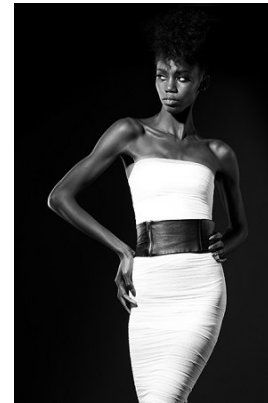

*office@stellamodels.com*

[www.stellamodels.com](http://www.stellamodels.com)

HEIGHT	BUST	DRESS	WAIST	HIPS	SHOES	HAIR	EYES
180	81	34	65	86	41	BLACK	BROWN