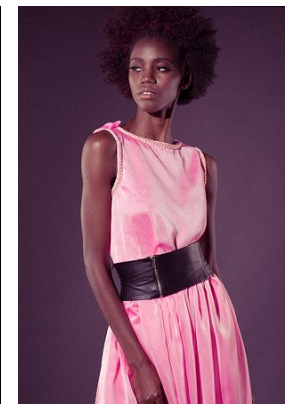

office@stellamodels.com

www.stellamodels.com

| | | | | | | | |
|--------|------|-------|-------|------|-------|-------|-------|
| HEIGHT | BUST | DRESS | WAIST | HIPS | SHOES | HAIR | EYES |
| 180 | 81 | 34 | 65 | 86 | 41 | BLACK | BROWN |