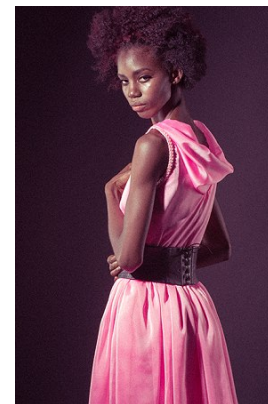

office@stellamodels.com

www.stellamodels.com

| | | | | | | | |
|--------|------|-------|-------|------|-------|-------|-------|
| HEIGHT | BUST | DRESS | WAIST | HIPS | SHOES | HAIR | EYES |
| 180 | 81 | 34 | 65 | 86 | 41 | BLACK | BROWN |