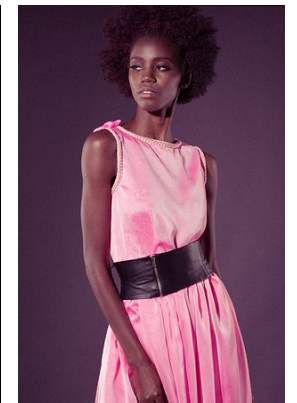

office@stellamodels.com

www.stellamodels.com

HEIGHT	BUST	DRESS	WAIST	HIPS	SHOES	HAIR	EYES
180	81	34	65	86	41	BLACK	BROWN