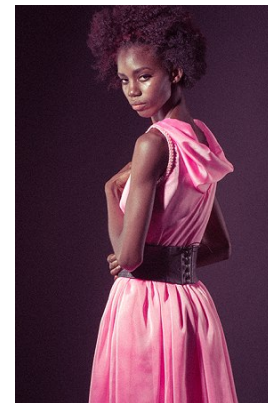

*office@stellamodels.com*

[www.stellamodels.com](http://www.stellamodels.com)

HEIGHT	BUST	DRESS	WAIST	HIPS	SHOES	HAIR	EYES
180	81	34	65	86	41	BLACK	BROWN