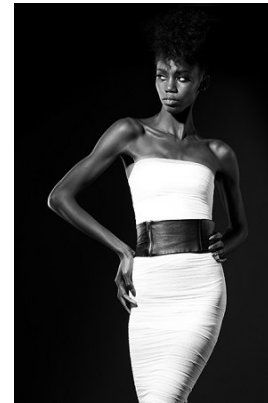

office@stellamodels.com

www.stellamodels.com

HEIGHT	BUST	DRESS	WAIST	HIPS	SHOES	HAIR	EYES
180	81	34	65	86	41	BLACK	BROWN