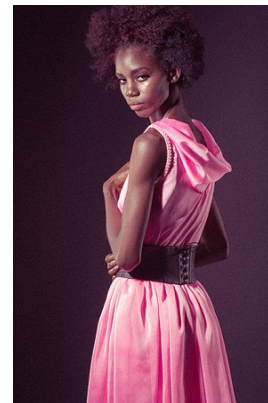

office@stellamodels.com

www.stellamodels.com

HEIGHT	BUST	DRESS	WAIST	HIPS	SHOES	HAIR	EYES
180	81	34	65	86	41	BLACK	BROWN