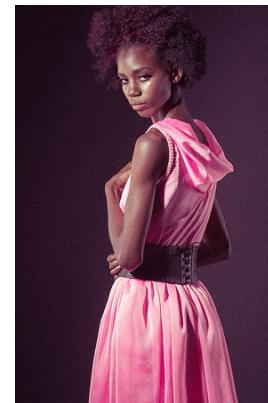

office@stellamodels.com

www.stellamodels.com

HEIGHT	BUST	DRESS	WAIST	HIPS	SHOES	HAIR	EYES
180	81	34	65	86	41	BLACK	BROWN