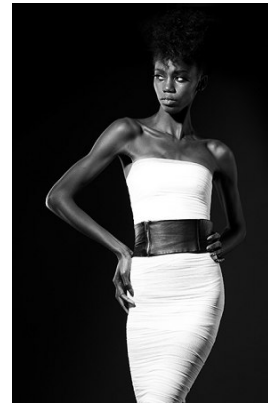

office@stellamodels.com

www.stellamodels.com

HEIGHT	BUST	DRESS	WAIST	HIPS	SHOES	HAIR	EYES
180	81	34	65	86	41	BLACK	BROWN