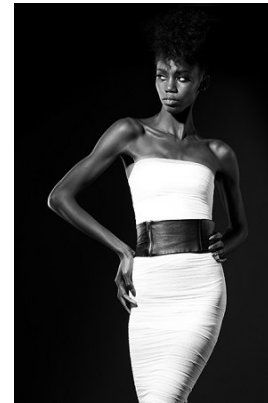

office@stellamodels.com

www.stellamodels.com

| | | | | | | | |
|--------|------|-------|-------|------|-------|-------|-------|
| HEIGHT | BUST | DRESS | WAIST | HIPS | SHOES | HAIR | EYES |
| 180 | 81 | 34 | 65 | 86 | 41 | BLACK | BROWN |