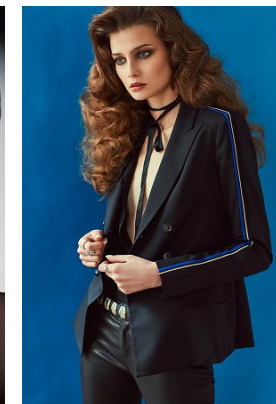

—
STELLA
MODELS

www.stellamodels.com

HEIGHT	BUST	DRESS	WAIST	HIPS	SHOES	HAIR	EYES
174	82	36	60	89	38	BROWN	BLUE