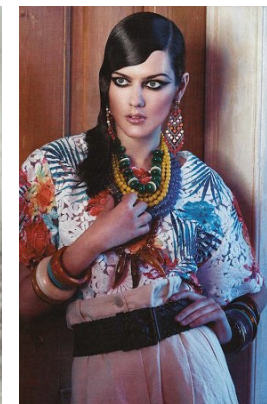

www.stellamodels.com

—
STELLA
MODELS
×

HEIGHT	BUST	DRESS	WAIST	HIPS	SHOES	HAIR	EYES
179	81	34	57	84	37	BROWN	GREEN