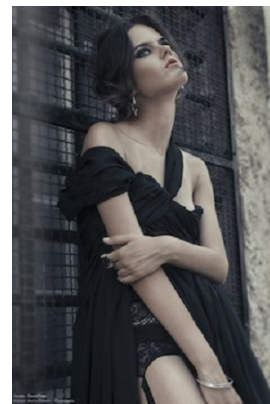

www.stellamodels.com

—
STELLA
MODELS
×

HEIGHT	BUST	DRESS	WAIST	HIPS	SHOES	HAIR	EYES
179	81	34	57	84	37	BROWN	GREEN