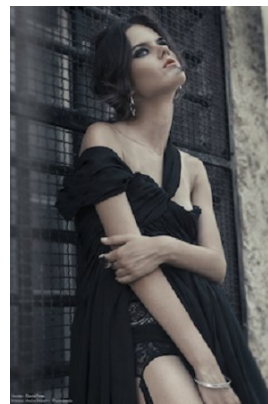

www.stellamodels.com

—
STELLA
MODELS
×

HEIGHT	BUST	DRESS	WAIST	HIPS	SHOES	HAIR	EYES
179	81	34	57	84	37	BROWN	GREEN