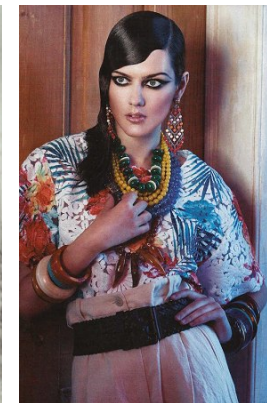

www.stellamodels.com

—
STELLA
MODELS
×

HEIGHT	BUST	DRESS	WAIST	HIPS	SHOES	HAIR	EYES
179	81	34	57	84	37	BROWN	GREEN