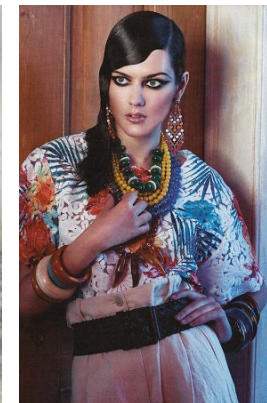

[www.stellamodels.com](http://www.stellamodels.com)

—  
STELLA  
MODELS  
×

HEIGHT	BUST	DRESS	WAIST	HIPS	SHOES	HAIR	EYES
179	81	34	57	84	37	BROWN	GREEN