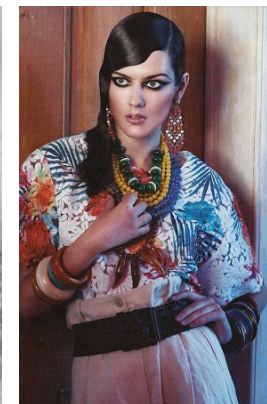

[www.stellamodels.com](http://www.stellamodels.com)

—  
STELLA  
MODELS  
×

HEIGHT	BUST	DRESS	WAIST	HIPS	SHOES	HAIR	EYES
179	81	34	57	84	37	BROWN	GREEN