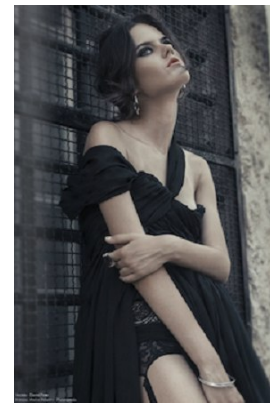

www.stellamodels.com

—
STELLA
MODELS
×

HEIGHT	BUST	DRESS	WAIST	HIPS	SHOES	HAIR	EYES
179	81	34	57	84	37	BROWN	GREEN