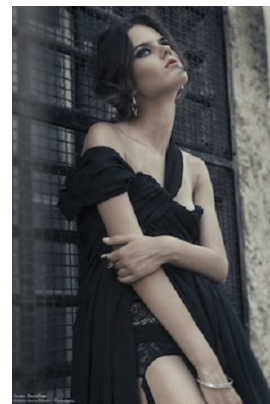

[www.stellamodels.com](http://www.stellamodels.com)

—  
STELLA  
MODELS  
×

HEIGHT	BUST	DRESS	WAIST	HIPS	SHOES	HAIR	EYES
179	81	34	57	84	37	BROWN	GREEN