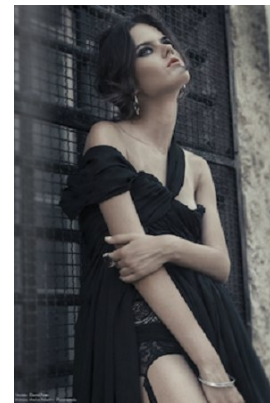

[www.stellamodels.com](http://www.stellamodels.com)

—  
STELLA  
MODELS  
×

HEIGHT	BUST	DRESS	WAIST	HIPS	SHOES	HAIR	EYES
179	81	34	57	84	37	BROWN	GREEN