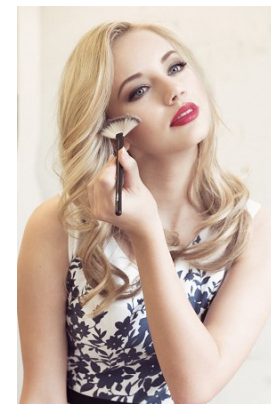

[www.stellamodels.com](http://www.stellamodels.com)

—  
STELLA  
MODELS  
×

HEIGHT	BUST	DRESS	WAIST	HIPS	SHOES	HAIR	EYES
174	88	34-36	63	95	39	BLONDE	BLUE