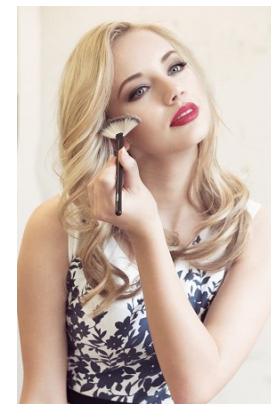

www.stellamodels.com

—
STELLA
MODELS
×

HEIGHT	BUST	DRESS	WAIST	HIPS	SHOES	HAIR	EYES
174	88	34-36	63	95	39	BLONDE	BLUE