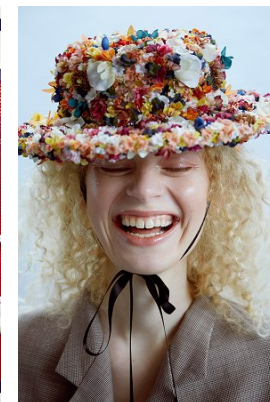

[www.stellamodels.com](http://www.stellamodels.com)

—  
STELLA  
MODELS  
×

HEIGHT	BUST	DRESS	WAIST	HIPS	SHOES	HAIR	EYES
180	81	34-36	56	86	39	BLONDE	BLUE