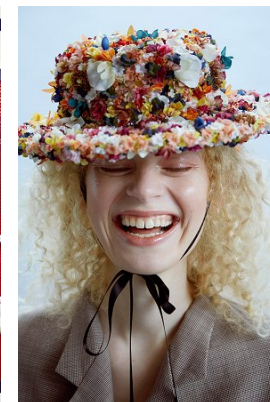

www.stellamodels.com

—
STELLA
MODELS
×

HEIGHT	BUST	DRESS	WAIST	HIPS	SHOES	HAIR	EYES
180	81	34-36	56	86	39	BLONDE	BLUE