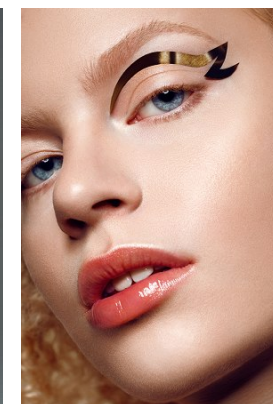

www.stellamodels.com

—
STELLA
MODELS
×

HEIGHT	BUST	DRESS	WAIST	HIPS	SHOES	HAIR	EYES
180	81	34-36	56	86	39	BLONDE	BLUE