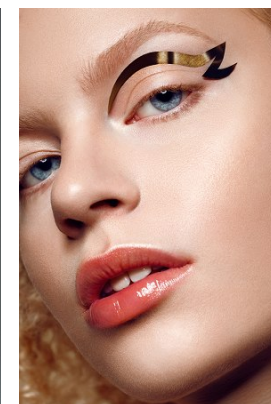

www.stellamodels.com

—
STELLA
MODELS
×

HEIGHT	BUST	DRESS	WAIST	HIPS	SHOES	HAIR	EYES
180	81	34-36	56	86	39	BLONDE	BLUE