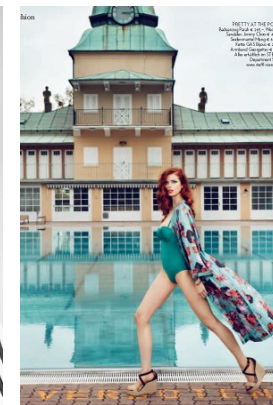

www.stellamodels.com

—
STELLA
MODELS
×

HEIGHT	BUST	WAIST	HIPS	SHOES	HAIR	EYES
180	86	64	89	41	RED	BLUE