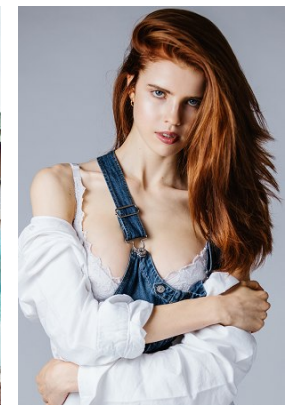

www.stellamodels.com

—
STELLA
MODELS
×

HEIGHT	BUST	WAIST	HIPS	SHOES	HAIR	EYES
180	86	64	89	41	RED	BLUE