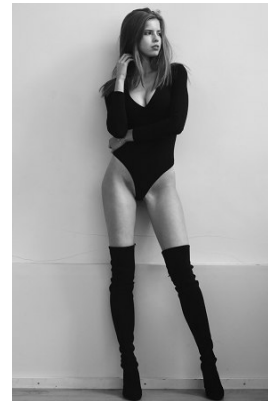

[www.stellamodels.com](http://www.stellamodels.com)

—  
STELLA  
MODELS  
×

HEIGHT	BUST	WAIST	HIPS	SHOES	HAIR	EYES
180	86	64	89	41	RED	BLUE