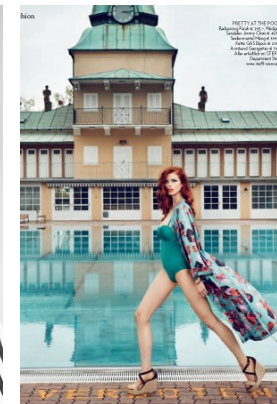

[www.stellamodels.com](http://www.stellamodels.com)

—  
STELLA  
MODELS  
×

HEIGHT	BUST	WAIST	HIPS	SHOES	HAIR	EYES
180	86	64	89	41	RED	BLUE