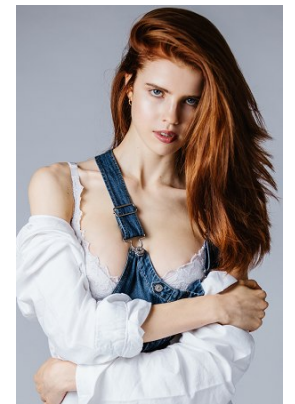

[www.stellamodels.com](http://www.stellamodels.com)

—  
STELLA  
MODELS  
×

HEIGHT	BUST	WAIST	HIPS	SHOES	HAIR	EYES
180	86	64	89	41	RED	BLUE