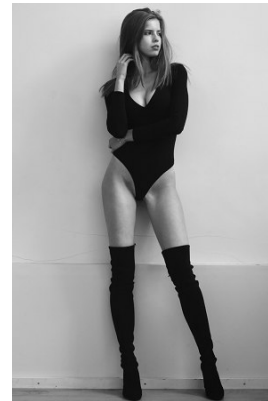

www.stellamodels.com

—
STELLA
MODELS
×

HEIGHT
180

BUST
86

WAIST
64

HIPS
89

SHOES
41

HAIR
RED