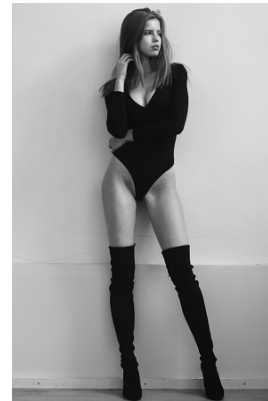

www.stellamodels.com

—
STELLA
MODELS
×

HEIGHT	BUST	WAIST	HIPS	SHOES	HAIR	EYES
180	86	64	89	41	RED	BLUE