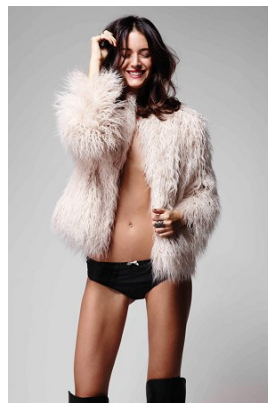

*office@stellamodels.com*

[www.stellamodels.com](http://www.stellamodels.com)

HEIGHT	BUST	WAIST	HIPS	SHOES	HAIR	EYES
177	82	63	89	38	BROWN	GREEN