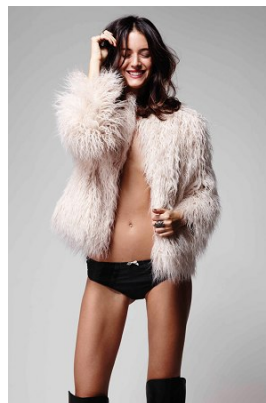

office@stellamodels.com

www.stellamodels.com

HEIGHT	BUST	WAIST	HIPS	SHOES	HAIR	EYES
177	82	63	89	38	BROWN	GREEN