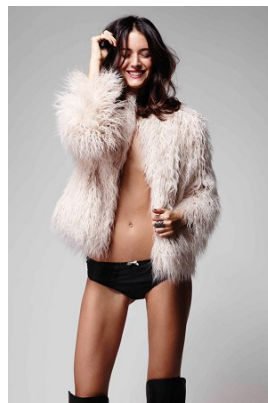

office@stellamodels.com

www.stellamodels.com

HEIGHT	BUST	WAIST	HIPS	SHOES	HAIR	EYES
177	82	63	89	38	BROWN	GREEN