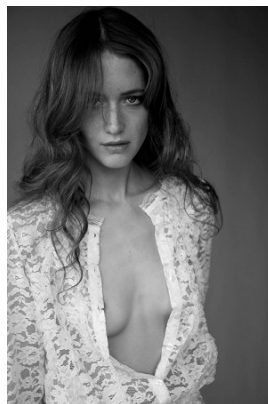

office@stellamodels.com

www.stellamodels.com

HEIGHT	BUST	WAIST	HIPS	SHOES	HAIR	EYES
177	82	63	89	38	BROWN	GREEN