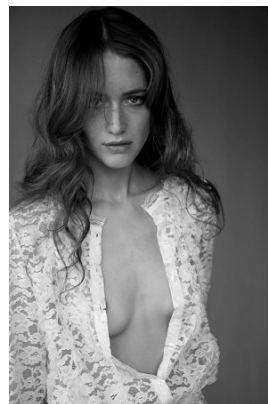

*office@stellamodels.com*

[www.stellamodels.com](http://www.stellamodels.com)

HEIGHT	BUST	WAIST	HIPS	SHOES	HAIR	EYES
177	82	63	89	38	BROWN	GREEN