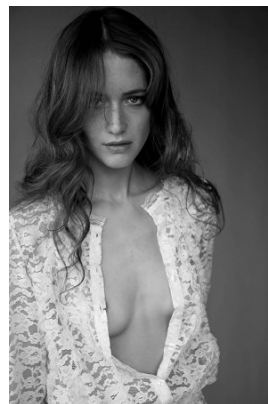

office@stellamodels.com

www.stellamodels.com

HEIGHT	BUST	WAIST	HIPS	SHOES	HAIR	EYES
177	82	63	89	38	BROWN	GREEN