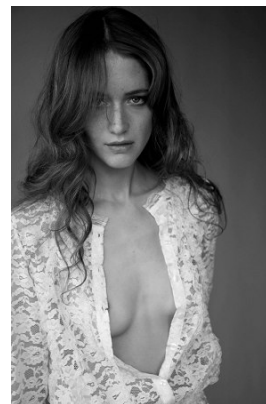

www.stellamodels.com

—
STELLA
MODELS
×

HEIGHT	BUST	WAIST	HIPS	SHOES	HAIR	EYES
177	82	63	89	38	BROWN	GREEN