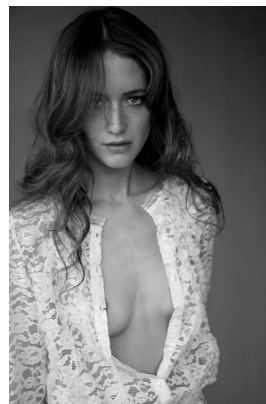

office@stellamodels.com

www.stellamodels.com

HEIGHT	BUST	WAIST	HIPS	SHOES	HAIR	EYES
177	82	63	89	38	BROWN	GREEN