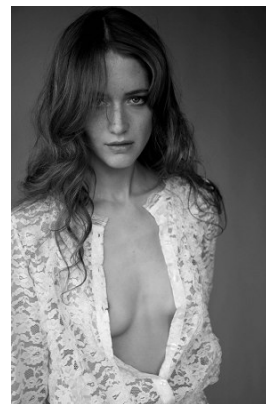

[www.stellamodels.com](http://www.stellamodels.com)

—  
STELLA  
MODELS  
×

HEIGHT	BUST	WAIST	HIPS	SHOES	HAIR	EYES
177	82	63	89	38	BROWN	GREEN