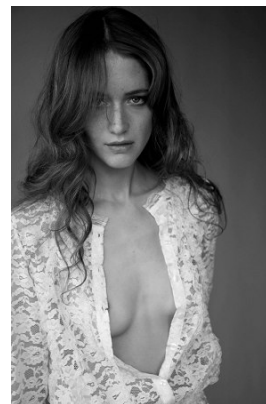

[www.stellamodels.com](http://www.stellamodels.com)

—  
STELLA  
MODELS  
×

|        |      |       |      |       |       |       |
|--------|------|-------|------|-------|-------|-------|
| HEIGHT | BUST | WAIST | HIPS | SHOES | HAIR  | EYES  |
| 177    | 82   | 63    | 89   | 38    | BROWN | GREEN |