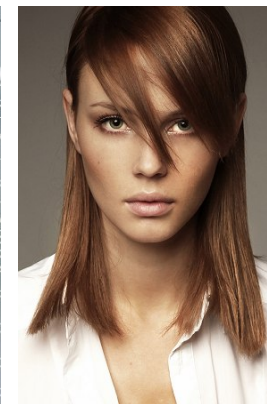

www.stellamodels.com

—
STELLA
MODELS
×

| | | | | | | |
|--------|------|-------|------|-------|-------------|-------|
| HEIGHT | BUST | WAIST | HIPS | SHOES | HAIR | EYES |
| 181 | 82 | 63 | 91 | 39.5 | LIGHT BROWN | GREEN |