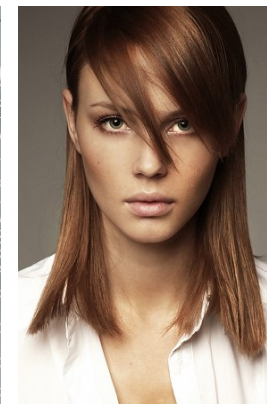

—
STELLA
MODELS
×

www.stellamodels.com

HEIGHT	BUST	WAIST	HIPS	SHOES	HAIR	EYES
181	82	63	91	39.5	LIGHT BROWN	GREEN