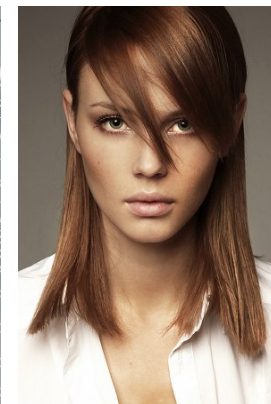

—
STELLA
MODELS
×

www.stellamodels.com

| | | | | | | |
|--------|------|-------|------|-------|-------------|-------|
| HEIGHT | BUST | WAIST | HIPS | SHOES | HAIR | EYES |
| 181 | 82 | 63 | 91 | 39.5 | LIGHT BROWN | GREEN |