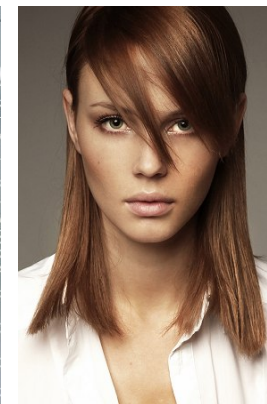

www.stellamodels.com

—
STELLA
MODELS
×

HEIGHT	BUST	WAIST	HIPS	SHOES	HAIR	EYES
181	82	63	91	39.5	LIGHT BROWN	GREEN