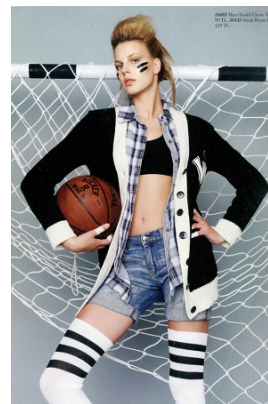

www.stellamodels.com

—
STELLA
MODELS
×

| | | | | | | |
|--------|------|-------|------|-------|-------------|-------|
| HEIGHT | BUST | WAIST | HIPS | SHOES | HAIR | EYES |
| 181 | 82 | 63 | 91 | 39.5 | LIGHT BROWN | GREEN |