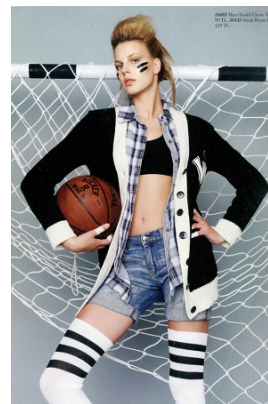

[www.stellamodels.com](http://www.stellamodels.com)

—  
STELLA  
MODELS  
×

HEIGHT	BUST	WAIST	HIPS	SHOES	HAIR	EYES
181	82	63	91	39.5	LIGHT BROWN	GREEN