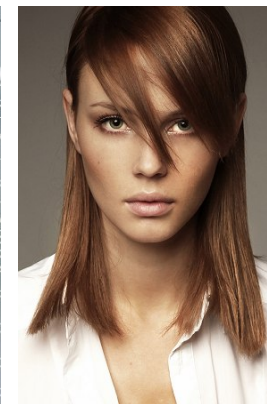

[www.stellamodels.com](http://www.stellamodels.com)

—  
STELLA  
MODELS  
×

HEIGHT	BUST	WAIST	HIPS	SHOES	HAIR	EYES
181	82	63	91	39.5	LIGHT BROWN	GREEN