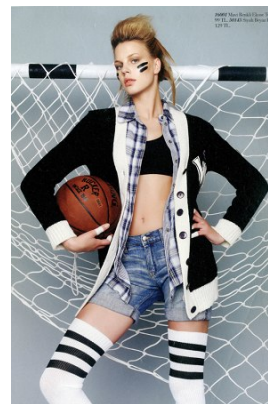

—
STELLA
MODELS
×

www.stellamodels.com

HEIGHT	BUST	WAIST	HIPS	SHOES	HAIR	EYES
181	82	63	91	39.5	LIGHT BROWN	GREEN