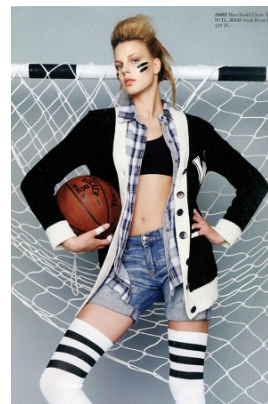

www.stellamodels.com

—
STELLA
MODELS
×

HEIGHT	BUST	WAIST	HIPS	SHOES	HAIR	EYES
181	82	63	91	39.5	LIGHT BROWN	GREEN