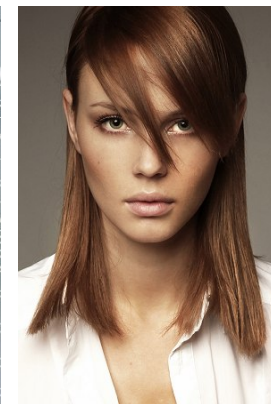

—
STELLA
MODELS
×

www.stellamodels.com

HEIGHT	BUST	WAIST	HIPS	SHOES	HAIR	EYES
181	82	63	91	39.5	LIGHT BROWN	GREEN