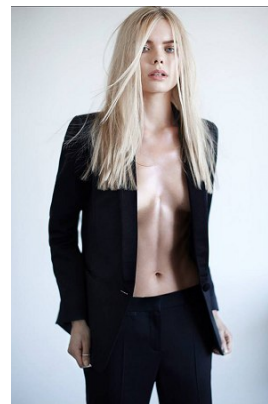

www.stellamodels.com

—
STELLA
MODELS
×

HEIGHT	BUST	DRESS	WAIST	HIPS	SHOES	HAIR	EYES
174	80	36	63	90	38	BLONDE	BLUE