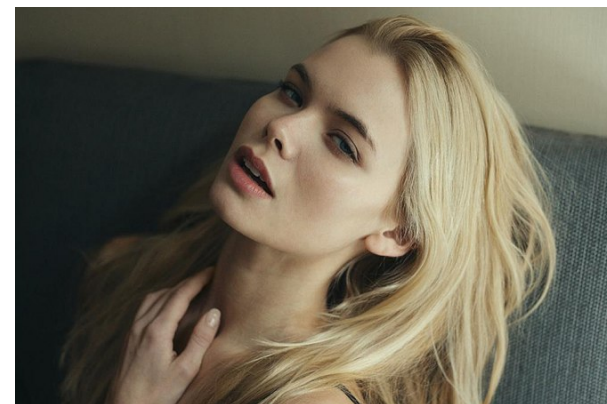

[www.stellamodels.com](http://www.stellamodels.com)

—  
STELLA  
MODELS  
×

HEIGHT	BUST	DRESS	WAIST	HIPS	SHOES	HAIR	EYES
174	80	36	63	90	38	BLONDE	BLUE