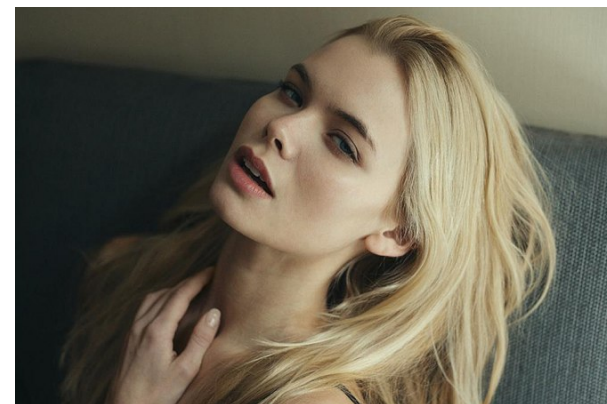

www.stellamodels.com

—
STELLA
MODELS
×

HEIGHT	BUST	DRESS	WAIST	HIPS	SHOES	HAIR	EYES
174	80	36	63	90	38	BLONDE	BLUE