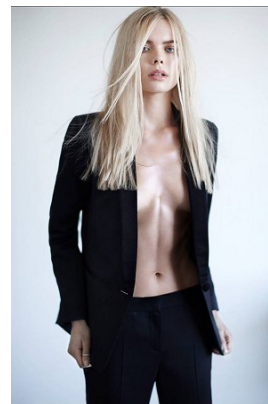

[www.stellamodels.com](http://www.stellamodels.com)

—  
STELLA  
MODELS  
×

HEIGHT	BUST	DRESS	WAIST	HIPS	SHOES	HAIR	EYES
174	80	36	63	90	38	BLONDE	BLUE