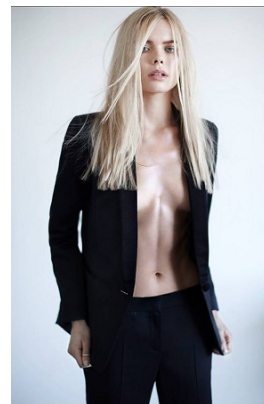

www.stellamodels.com

—
STELLA
MODELS
×

HEIGHT	BUST	DRESS	WAIST	HIPS	SHOES	HAIR	EYES
174	80	36	63	90	38	BLONDE	BLUE