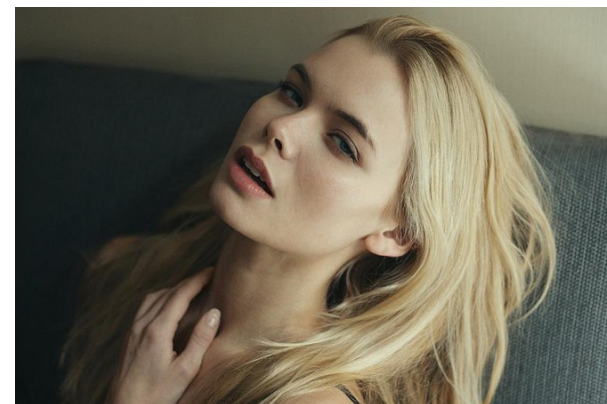

www.stellamodels.com

—
STELLA
MODELS
×

| | | | | | | | |
|--------|------|-------|-------|------|-------|--------|------|
| HEIGHT | BUST | DRESS | WAIST | HIPS | SHOES | HAIR | EYES |
| 174 | 80 | 36 | 63 | 90 | 38 | BLONDE | BLUE |