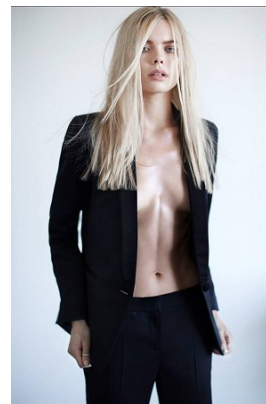

www.stellamodels.com

—
STELLA
MODELS
×

HEIGHT	BUST	DRESS	WAIST	HIPS	SHOES	HAIR	EYES
174	80	36	63	90	38	BLONDE	BLUE