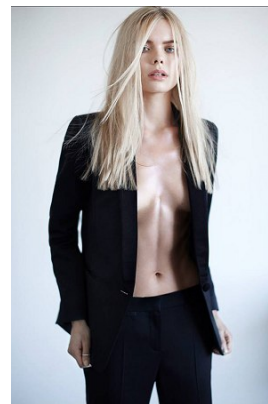

www.stellamodels.com

—
STELLA
MODELS
×

| | | | | | | | |
|--------|------|-------|-------|------|-------|--------|------|
| HEIGHT | BUST | DRESS | WAIST | HIPS | SHOES | HAIR | EYES |
| 174 | 80 | 36 | 63 | 90 | 38 | BLONDE | BLUE |