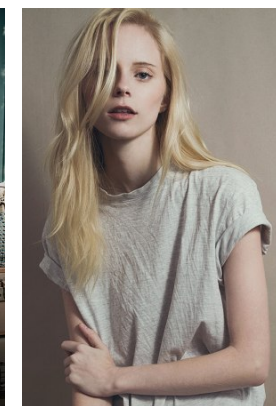

www.stellamodels.com

—
STELLA
MODELS
×

HEIGHT	BUST	DRESS	WAIST	HIPS	SHOES	HAIR	EYES
178	80	34	62	88	39	BLONDE	BLUE