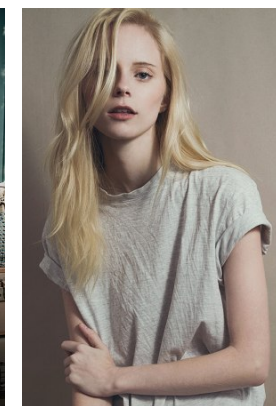

[www.stellamodels.com](http://www.stellamodels.com)

—  
STELLA  
MODELS  
×

HEIGHT	BUST	DRESS	WAIST	HIPS	SHOES	HAIR	EYES
178	80	34	62	88	39	BLONDE	BLUE