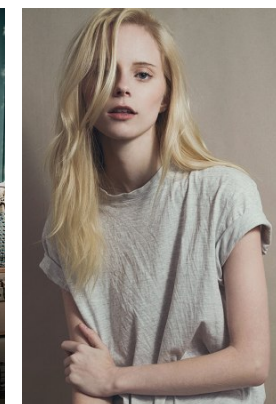

[www.stellamodels.com](http://www.stellamodels.com)

—  
STELLA  
MODELS  
×

HEIGHT	BUST	DRESS	WAIST	HIPS	SHOES	HAIR	EYES
178	80	34	62	88	39	BLONDE	BLUE