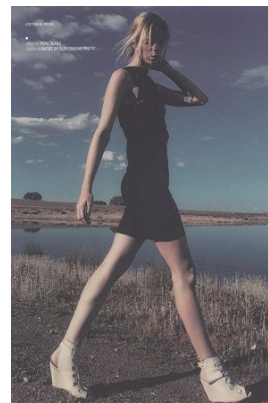

[www.stellamodels.com](http://www.stellamodels.com)

—  
STELLA  
MODELS  
×

HEIGHT	BUST	DRESS	WAIST	HIPS	SHOES	HAIR	EYES
178	80	34	62	88	39	BLONDE	BLUE