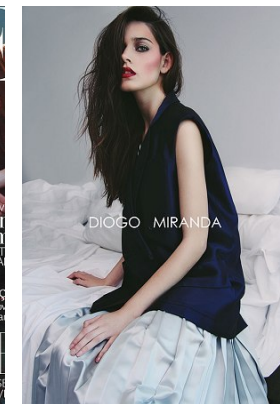

—
STELLA
MODELS

www.stellamodels.com

HEIGHT	BUST	DRESS	WAIST	HIPS	SHOES	HAIR	EYES
180	83	36	61	89	40	BROWN	GREEN