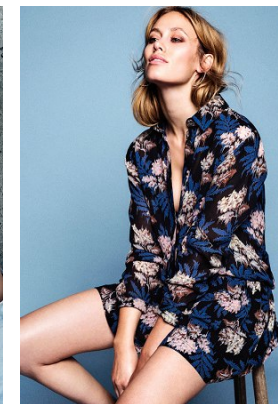

—
STELLA
MODELS
×

www.stellamodels.com

HEIGHT	BUST	DRESS	WAIST	HIPS	SHOES	HAIR	EYES
174	81	36	61	88	37	BLONDE	GREEN