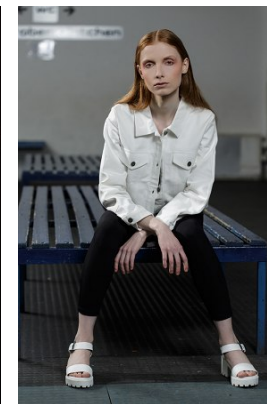

[www.stellamodels.com](http://www.stellamodels.com)

—  
STELLA  
MODELS  
×

HEIGHT	BUST	DRESS	WAIST	HIPS	SHOES	HAIR	EYES
175	77	34-36	63	88	38	RED	BLUE