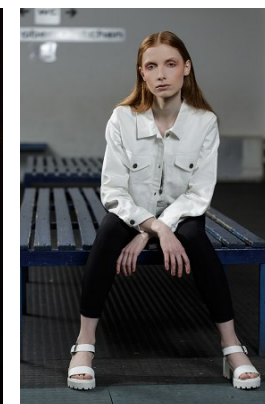

www.stellamodels.com

—
STELLA
MODELS
×

HEIGHT	BUST	DRESS	WAIST	HIPS	SHOES	HAIR	EYES
175	77	34-36	63	88	38	RED	BLUE