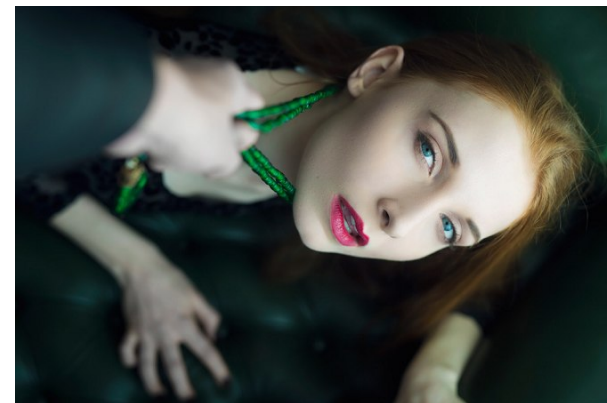

[www.stellamodels.com](http://www.stellamodels.com)

—  
STELLA  
MODELS  
×

HEIGHT	BUST	DRESS	WAIST	HIPS	SHOES	HAIR	EYES
175	77	34-36	63	88	38	RED	BLUE