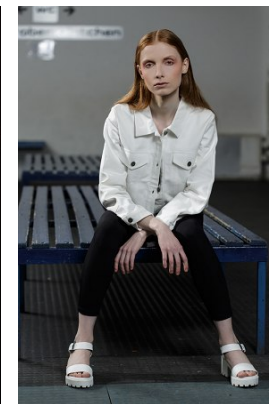

[www.stellamodels.com](http://www.stellamodels.com)

—  
STELLA  
MODELS  
×

HEIGHT	BUST	DRESS	WAIST	HIPS	SHOES	HAIR	EYES
175	77	34-36	63	88	38	RED	BLUE