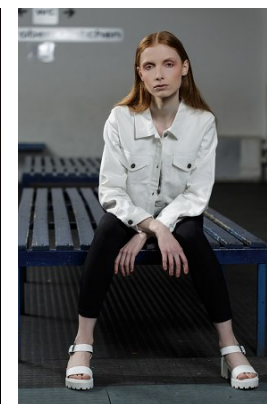

www.stellamodels.com

—
STELLA
MODELS
×

HEIGHT	BUST	DRESS	WAIST	HIPS	SHOES	HAIR	EYES
175	77	34-36	63	88	38	RED	BLUE