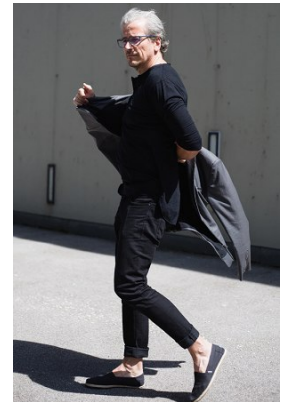

www.stellamodels.com

—
STELLA
MODELS
×

HEIGHT	BUST	CHEST	WAIST	SHOES	HAIR	EYES
195	108	108	90	45.5	GREY	BLUE/GREY