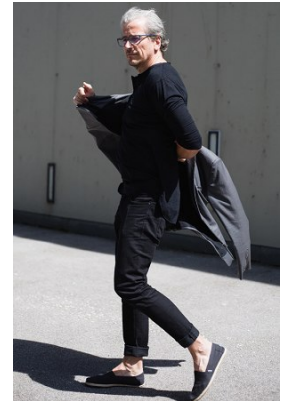

[www.stellamodels.com](http://www.stellamodels.com)

—  
STELLA  
MODELS  
×

HEIGHT	BUST	CHEST	WAIST	SHOES	HAIR	EYES
195	108	108	90	45.5	GREY	BLUE/GREY