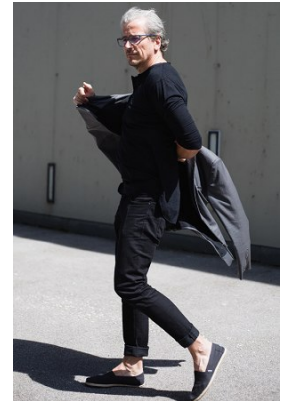

www.stellamodels.com

—
STELLA
MODELS
×

HEIGHT	BUST	CHEST	WAIST	SHOES	HAIR	EYES
195	108	108	90	45.5	GREY	BLUE/GREY