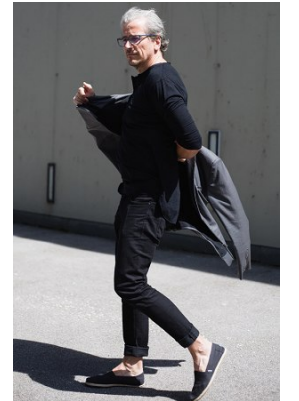

www.stellamodels.com

—
STELLA
MODELS
×

HEIGHT	BUST	CHEST	WAIST	SHOES	HAIR	EYES
195	108	108	90	45.5	GREY	BLUE/GREY