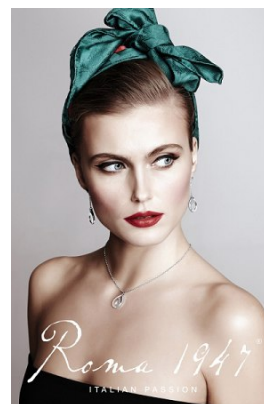

www.stellamodels.com

—  
STELLA  
MODELS  
×

HEIGHT	BUST	WAIST	HIPS	SHOES	HAIR	EYES
176	85	62	90	37.5	DARK BLONDE	BLUE