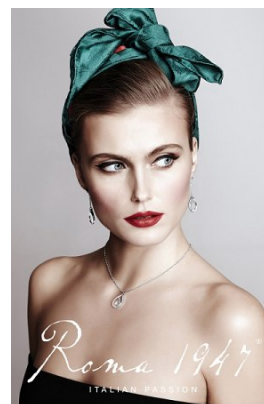

www.stellamodels.com

STELLA  
MODELS

HEIGHT	BUST	WAIST	HIPS	SHOES	HAIR	EYES
176	85	62	90	37.5	DARK BLONDE	BLUE