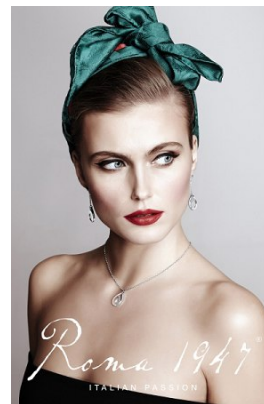

www.stellamodels.com

—
STELLA
MODELS
×

HEIGHT	BUST	WAIST	HIPS	SHOES	HAIR	EYES
176	85	62	90	37.5	DARK BLONDE	BLUE