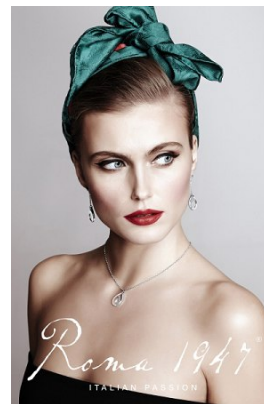

www.stellamodels.com

STELLA  
MODELS

HEIGHT	BUST	WAIST	HIPS	SHOES	HAIR	EYES
176	85	62	90	37.5	DARK BLONDE	BLUE