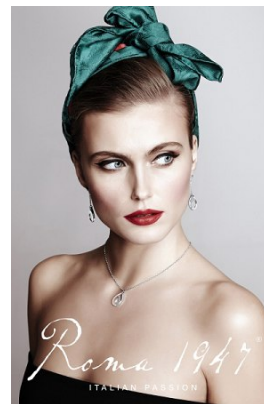

www.stellamodels.com

STELLA
MODELS

HEIGHT	BUST	WAIST	HIPS	SHOES	HAIR	EYES
176	85	62	90	37.5	DARK BLONDE	BLUE