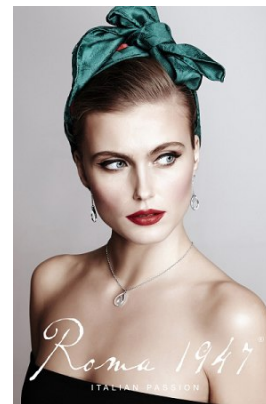

www.stellamodels.com

—
STELLA
MODELS
×

HEIGHT	BUST	WAIST	HIPS	SHOES	HAIR	EYES
176	85	62	90	37.5	DARK BLONDE	BLUE