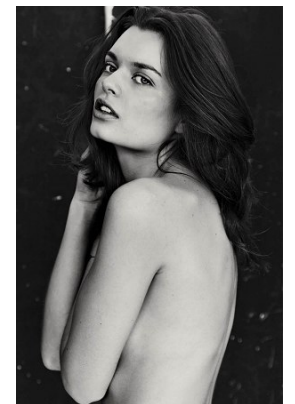

www.stellamodels.com

STELLA
MODELS

HEIGHT	BUST	DRESS	WAIST	HIPS	SHOES	HAIR	EYES
178	83	34-36	61	91	41	BRUNETTE	BLUE