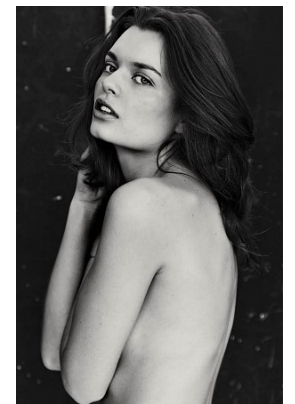

www.stellamodels.com

STELLA  
MODELS

HEIGHT	BUST	DRESS	WAIST	HIPS	SHOES	HAIR	EYES
178	83	34-36	61	91	41	BRUNETTE	BLUE