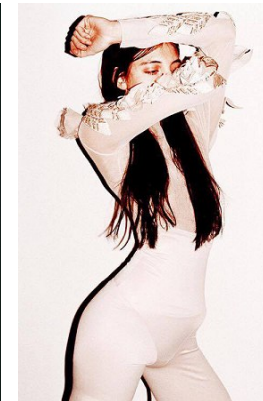

www.stellamodels.com

—
STELLA
MODELS
×

HEIGHT	BUST	DRESS	WAIST	HIPS	SHOES	HAIR	EYES
172	80	34	62	89	38	DARK BROWN	GREEN/BROWN