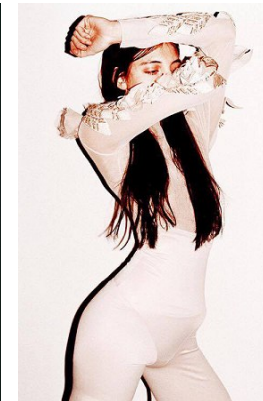

[www.stellamodels.com](http://www.stellamodels.com)

—  
STELLA  
MODELS  
×

HEIGHT	BUST	DRESS	WAIST	HIPS	SHOES	HAIR	EYES
178	80	34	62	89	38	DARK BROWN	GREEN/BROWN