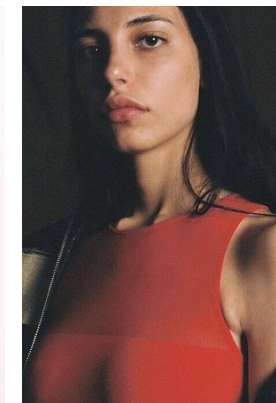

[www.stellamodels.com](http://www.stellamodels.com)

—  
STELLA  
MODELS  
×

HEIGHT	BUST	DRESS	WAIST	HIPS	SHOES	HAIR	EYES
172	80	34	62	89	38	DARK BROWN	GREEN/BROWN