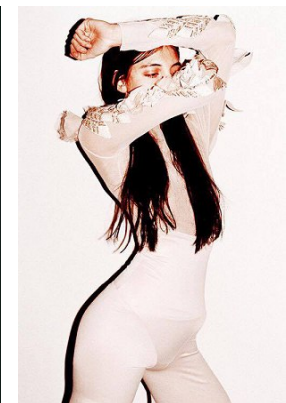

www.stellamodels.com

—
STELLA
MODELS
×

HEIGHT	BUST	DRESS	WAIST	HIPS	SHOES	HAIR	EYES
172	80	34	62	89	38	DARK BROWN	GREEN/BROWN