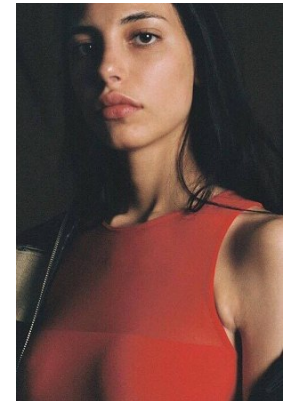

[www.stellamodels.com](http://www.stellamodels.com)

—  
STELLA  
MODELS  
×

HEIGHT	BUST	DRESS	WAIST	HIPS	SHOES	HAIR	EYES
178	80	34	62	89	38	DARK BROWN	GREEN/BROWN