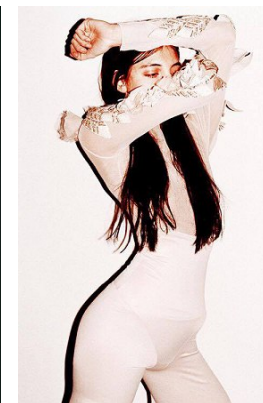

www.stellamodels.com

—
STELLA
MODELS
×

HEIGHT	BUST	DRESS	WAIST	HIPS	SHOES	HAIR	EYES
172	80	34	62	89	38	DARK BROWN	GREEN/BROWN