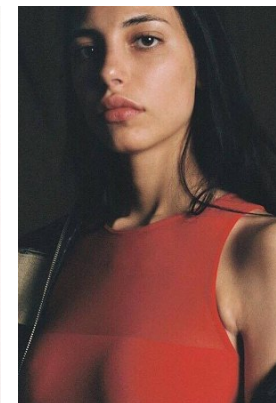

www.stellamodels.com

—
STELLA
MODELS
×

HEIGHT	BUST	DRESS	WAIST	HIPS	SHOES	HAIR	EYES
172	80	34	62	89	38	DARK BROWN	GREEN/BROWN