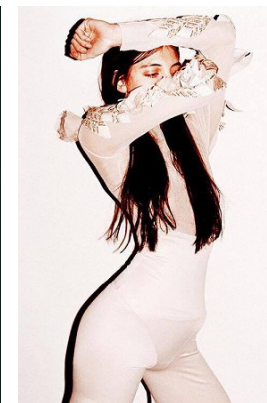

[www.stellamodels.com](http://www.stellamodels.com)

—  
STELLA  
MODELS  
×

HEIGHT	BUST	DRESS	WAIST	HIPS	SHOES	HAIR	EYES
172	80	34	62	89	38	DARK BROWN	GREEN/BROWN