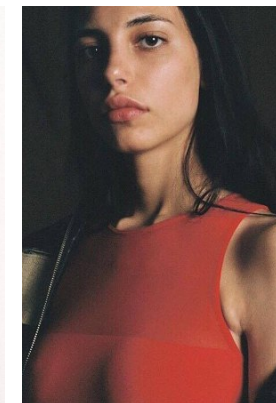

www.stellamodels.com

—
STELLA
MODELS
×

HEIGHT	BUST	DRESS	WAIST	HIPS	SHOES	HAIR	EYES
172	80	34	62	89	38	DARK BROWN	GREEN/BROWN