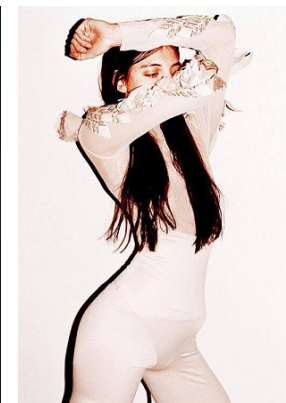

—
STELLA
MODELS

www.stellamodels.com

HEIGHT	BUST	DRESS	WAIST	HIPS	SHOES	HAIR	EYES
178	80	34	62	89	38	DARK BROWN	GREEN/BROWN