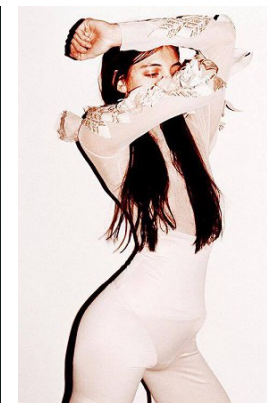

www.stellamodels.com

—
STELLA
MODELS
×

HEIGHT	BUST	DRESS	WAIST	HIPS	SHOES	HAIR	EYES
172	80	34	62	89	38	DARK BROWN	GREEN/BROWN