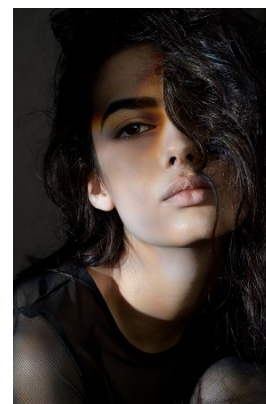

www.stellamodels.com

—
STELLA
MODELS
×

HEIGHT	BUST	DRESS	WAIST	HIPS	SHOES	HAIR	EYES
179	80	34-36	60	90	40	BROWN	BROWN