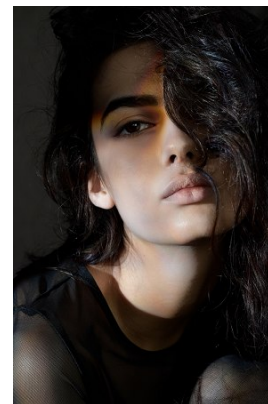

[www.stellamodels.com](http://www.stellamodels.com)

—  
STELLA  
MODELS  
×

HEIGHT	BUST	DRESS	WAIST	HIPS	SHOES	HAIR	EYES
179	80	34-36	60	90	40	BROWN	BROWN