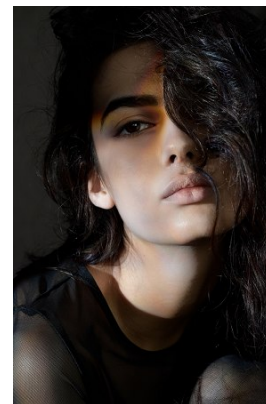

[www.stellamodels.com](http://www.stellamodels.com)

—  
STELLA  
MODELS  
×

HEIGHT	BUST	DRESS	WAIST	HIPS	SHOES	HAIR	EYES
179	80	34-36	60	90	40	BROWN	BROWN