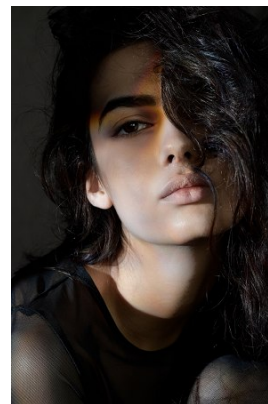

www.stellamodels.com

—
STELLA
MODELS
×

HEIGHT	BUST	DRESS	WAIST	HIPS	SHOES	HAIR	EYES
179	80	34-36	60	90	40	BROWN	BROWN