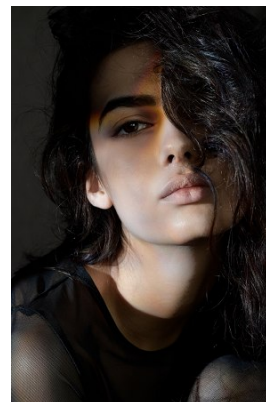

[www.stellamodels.com](http://www.stellamodels.com)

—  
STELLA  
MODELS  
×

HEIGHT	BUST	DRESS	WAIST	HIPS	SHOES	HAIR	EYES
179	80	34-36	60	90	40	BROWN	BROWN