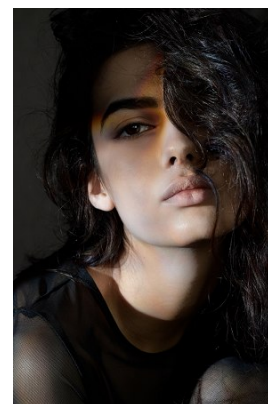

www.stellamodels.com

—
STELLA
MODELS
×

HEIGHT	BUST	DRESS	WAIST	HIPS	SHOES	HAIR	EYES
179	80	34-36	60	90	40	BROWN	BROWN