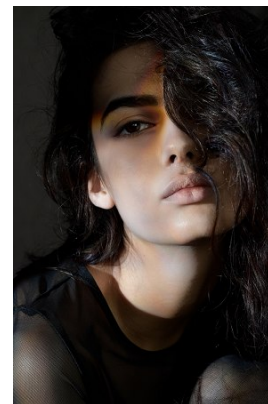

www.stellamodels.com

—
STELLA
MODELS
×

HEIGHT	BUST	DRESS	WAIST	HIPS	SHOES	HAIR	EYES
179	80	34-36	60	90	40	BROWN	BROWN