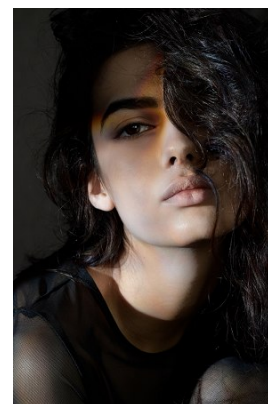

[www.stellamodels.com](http://www.stellamodels.com)

—  
STELLA  
MODELS  
×

HEIGHT	BUST	DRESS	WAIST	HIPS	SHOES	HAIR	EYES
179	80	34-36	60	90	40	BROWN	BROWN