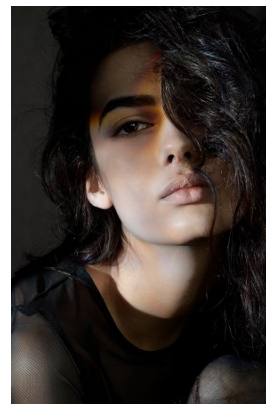

[www.stellamodels.com](http://www.stellamodels.com)

—  
STELLA  
MODELS  
×

HEIGHT	BUST	DRESS	WAIST	HIPS	SHOES	HAIR	EYES
179	80	34-36	60	90	40	BROWN	BROWN