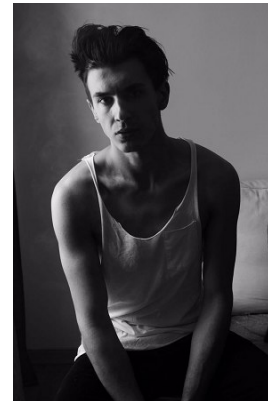

www.stellamodels.com

—
STELLA
MODELS
×

HEIGHT	CHEST	WAIST	SHOES	HAIR	EYES
192	97	70	44.5	BROWN	BROWN