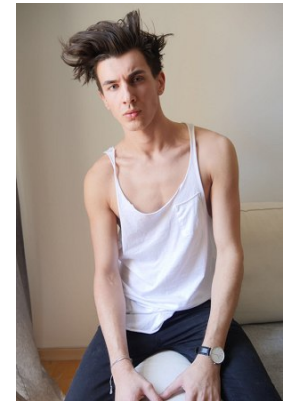

www.stellamodels.com

—
STELLA
MODELS
×

HEIGHT	CHEST	WAIST	SHOES	HAIR	EYES
192	97	70	44.5	BROWN	BROWN