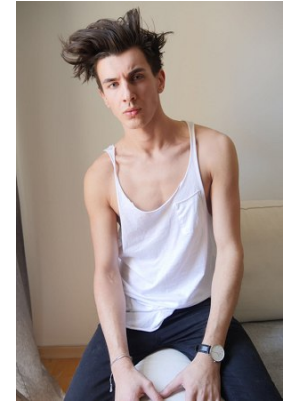

[www.stellamodels.com](http://www.stellamodels.com)

—  
STELLA  
MODELS  
×

HEIGHT	CHEST	WAIST	SHOES	HAIR	EYES
192	97	70	44.5	BROWN	BROWN