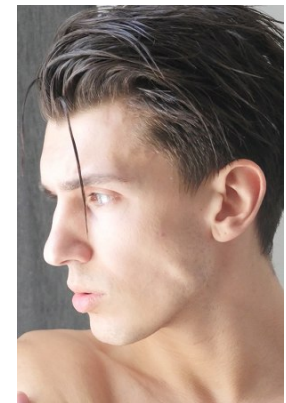

[www.stellamodels.com](http://www.stellamodels.com)

—  
STELLA  
MODELS  
×

HEIGHT	CHEST	WAIST	SHOES	HAIR	EYES
192	97	70	44.5	BROWN	BROWN