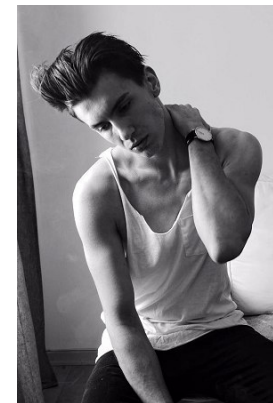

[www.stellamodels.com](http://www.stellamodels.com)

—  
STELLA  
MODELS  
×

HEIGHT	CHEST	WAIST	SHOES	HAIR	EYES
192	97	70	44.5	BROWN	BROWN