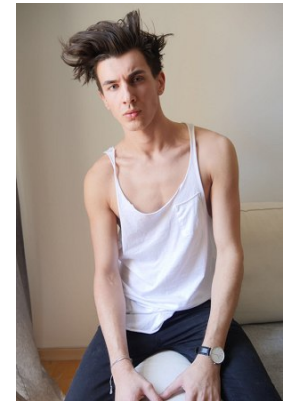

[www.stellamodels.com](http://www.stellamodels.com)

—  
STELLA  
MODELS  
×

HEIGHT	CHEST	WAIST	SHOES	HAIR	EYES
192	97	70	44.5	BROWN	BROWN