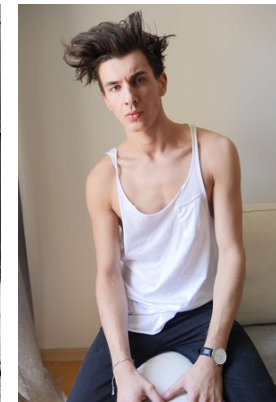

[www.stellamodels.com](http://www.stellamodels.com)

—  
STELLA  
MODELS  
×

HEIGHT	CHEST	WAIST	SHOES	HAIR	EYES
192	97	70	44.5	BROWN	BROWN