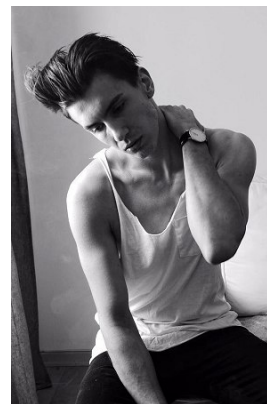

[www.stellamodels.com](http://www.stellamodels.com)

—  
STELLA  
MODELS  
×

HEIGHT	CHEST	WAIST	SHOES	HAIR	EYES
192	97	70	44.5	BROWN	BROWN