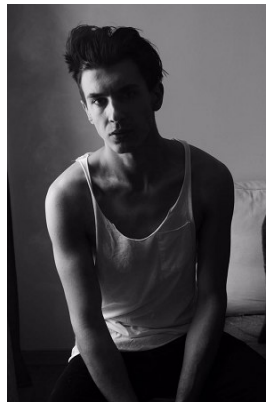

[www.stellamodels.com](http://www.stellamodels.com)

—  
STELLA  
MODELS  
×

HEIGHT	CHEST	WAIST	SHOES	HAIR	EYES
192	97	70	44.5	BROWN	BROWN