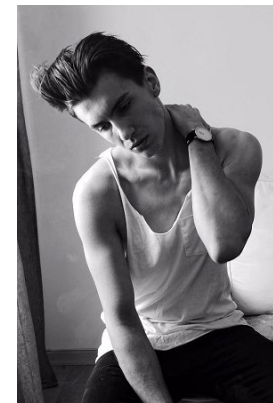

www.stellamodels.com

—
STELLA
MODELS
×

HEIGHT	CHEST	WAIST	SHOES	HAIR	EYES
192	97	70	44.5	BROWN	BROWN