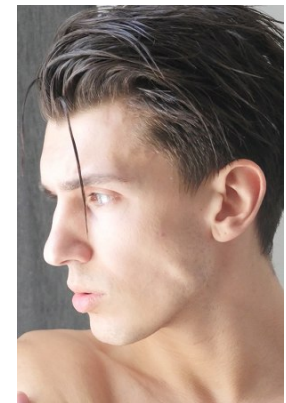

www.stellamodels.com

—
STELLA
MODELS
×

HEIGHT	CHEST	WAIST	SHOES	HAIR	EYES
192	97	70	44.5	BROWN	BROWN