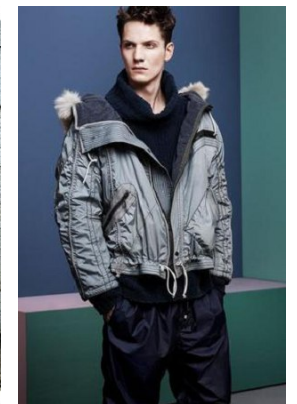

www.stellamodels.com

—
STELLA
MODELS
×

HEIGHT
188

SHOES
43

HAIR
LIGHT BROWN

EYES
BLUE