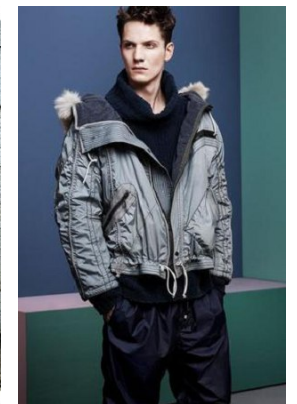

[www.stellamodels.com](http://www.stellamodels.com)

—  
STELLA  
MODELS  
×

HEIGHT  
188

SHOES  
43

HAIR  
LIGHT BROWN

EYES  
BLUE